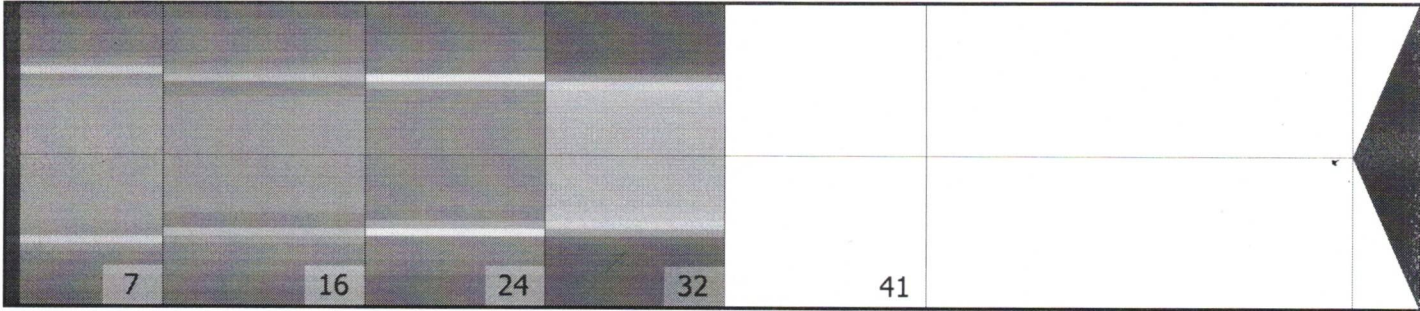

### Zone Configuration

Cleaner Transition

Mode: Clean and Condition

Speed: Max Clean

Start Cleaner Spray: 0 Feet

Start Squeegee: 0 Feet

Start Conditioning: 6 Inches

Split Pattern: No

Zone 5	Avg	Ratio
Left	0.0	1.0 : 1
Right	0.0	1.0 : 1
Center	0.0	