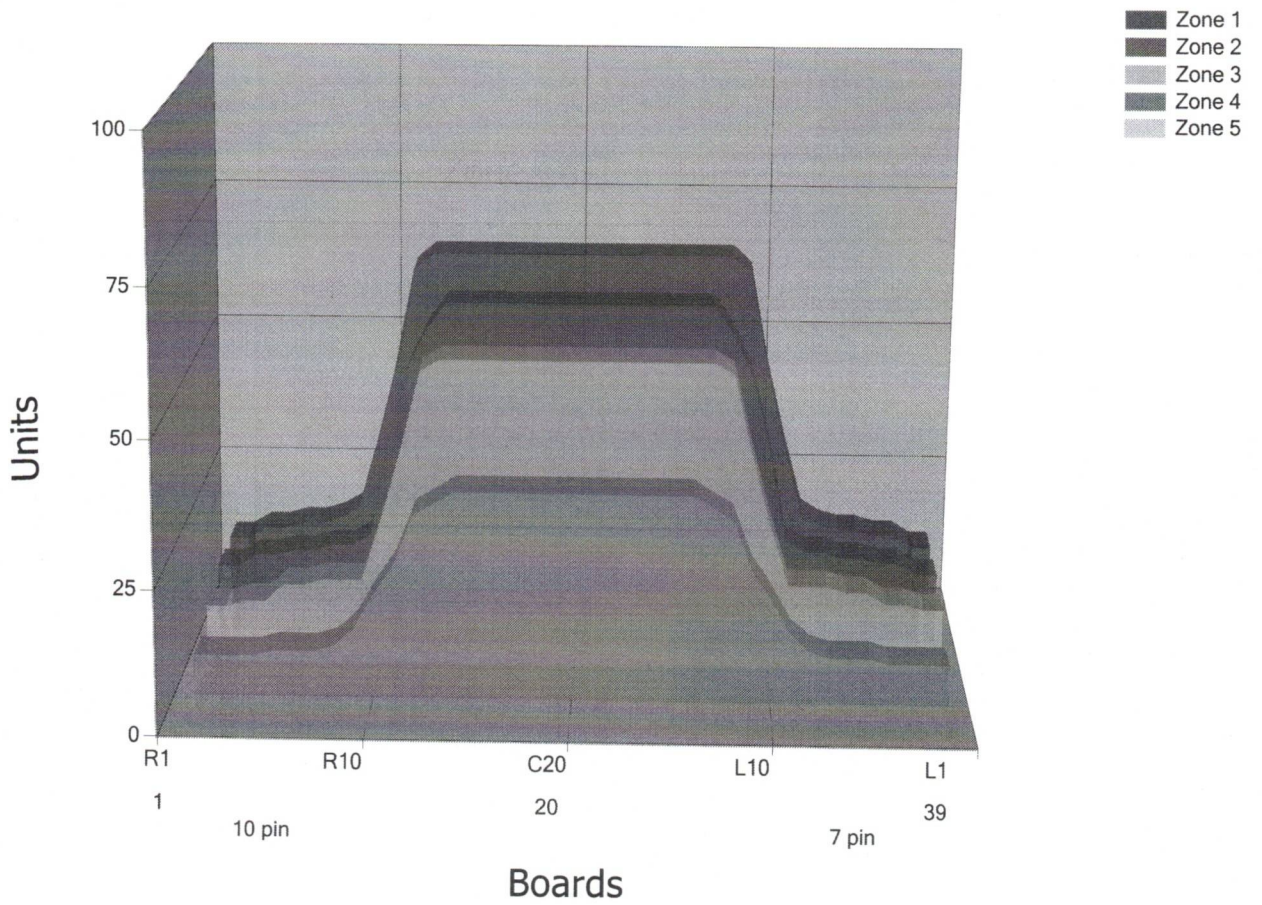

### Zone Configuration

Cleaner Transition

Mode: Clean and Condition

Speed: Max Clean

Start Cleaner Spray: 0 Feet

Start Squeegee: 0 Feet

Start Conditioning: 6 Inches

Split Pattern: No

Zone 1	Avg	Ratio	Zone 2	Avg	Ratio
Left	14.8	4.4 : 1	Left	14.8	4.1 : 1
Right	14.8	4.4 : 1	Right	14.8	4.1 : 1
Center	65.0		Center	60.0	

Zone 3	Avg	Ratio	Zone 4	Avg	Ratio
Left	13.4	4.0 : 1	Left	7.6	4.7 : 1
Right	13.0	4.0 : 1	Right	7.6	4.7 : 1
Center	54.0		Center	36.0	

Zone 5	Avg	Ratio
Left	0.0	1.0 : 1
Right	0.0	1.0 : 1
Center	0.0	