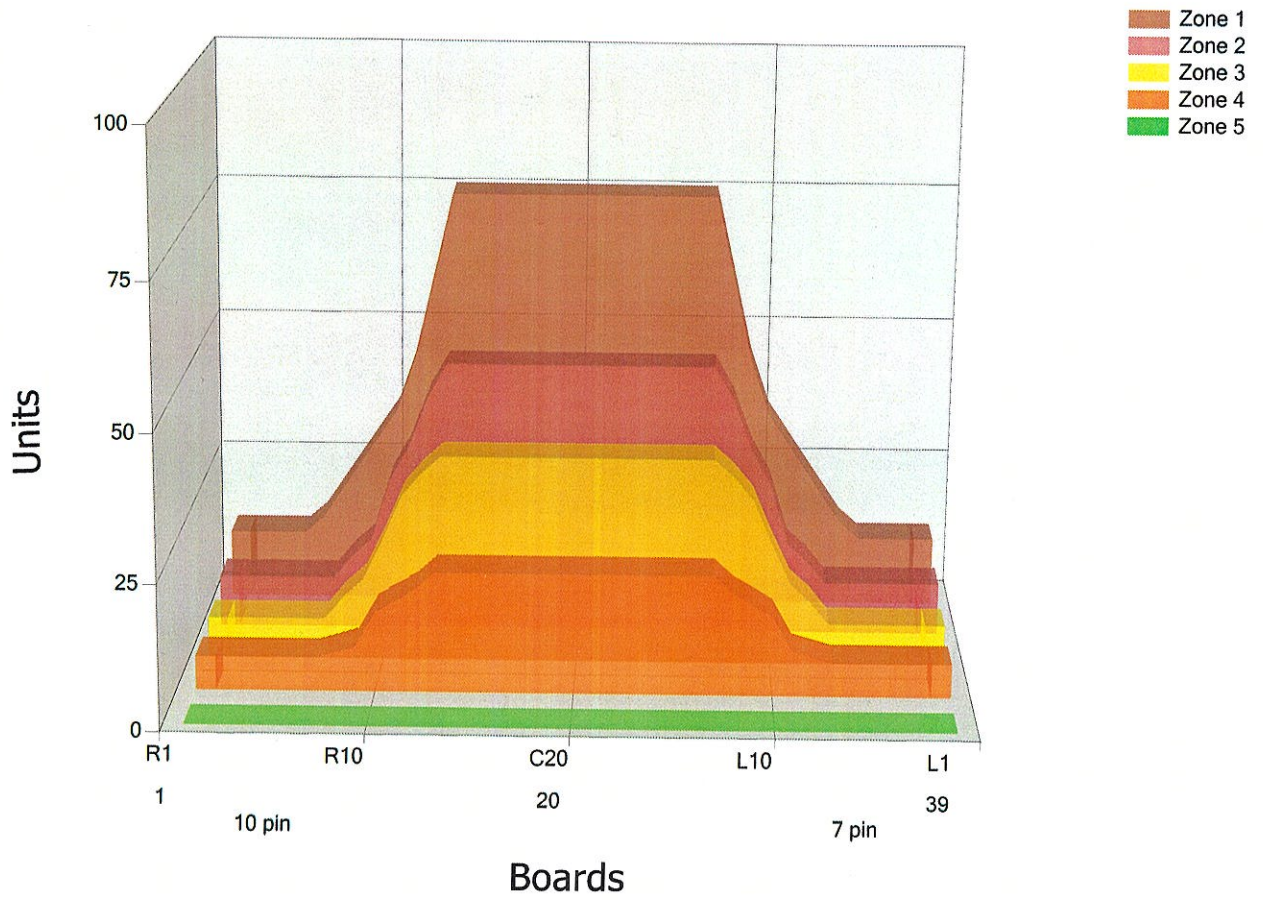

JKL MEST-24

Conditioner:

Cleaner:

Zone Configuration

Mode: Clean and Condition

Speed: Max Clean

Start Cleaner Spray: 0 Feet

Start Squeegee: 0 Feet

Start Conditioning: 6 Inches

Split Pattern: No

Zone 1	Avg	Ratio	Zone 2	Avg	Ratio
Left	14.2	5.3 : 1	Left	9.0	5.3 : 1
Right	14.2	5.3 : 1	Right	9.0	5.3 : 1
Center	75.0		Center	48.0	

Zone 3	Avg	Ratio	Zone 4	Avg	Ratio
Left	7.0	5.1 : 1	Left	6.0	3.5 : 1
Right	7.0	5.1 : 1	Right	6.0	3.5 : 1
Center	36.0		Center	21.0	

Zone 5	Avg	Ratio
Left	0.0	1.0 : 1
Right	0.0	1.0 : 1
Center	0.0	