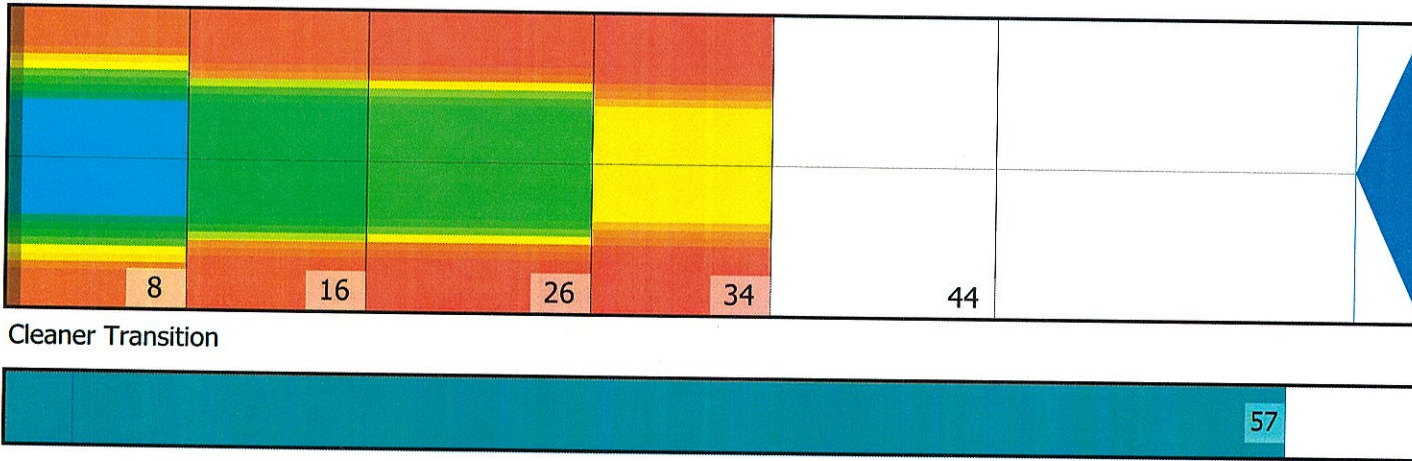

JKL MEST-24

Conditioner:

Cleaner:

Zone Configuration

Mode: Clean and Condition

Speed: Max Clean

Start Cleaner Spray: 0 Feet

Start Squeegee: 0 Feet

Start Conditioning: 6 Inches

Split Pattern: No

Zone 1	Avg	Ratio	Zone 2	Avg	Ratio
Left	14.2	5.3 : 1	Left	9.0	5.3 : 1
Right	14.2	5.3 : 1	Right	9.0	5.3 : 1
Center	75.0		Center	48.0	

Zone 3	Avg	Ratio	Zone 4	Avg	Ratio
Left	7.0	5.1 : 1	Left	6.0	3.5 : 1
Right	7.0	5.1 : 1	Right	6.0	3.5 : 1
Center	36.0		Center	21.0	

Zone 5	Avg	Ratio
Left	0.0	1.0 : 1
Right	0.0	1.0 : 1
Center	0.0	