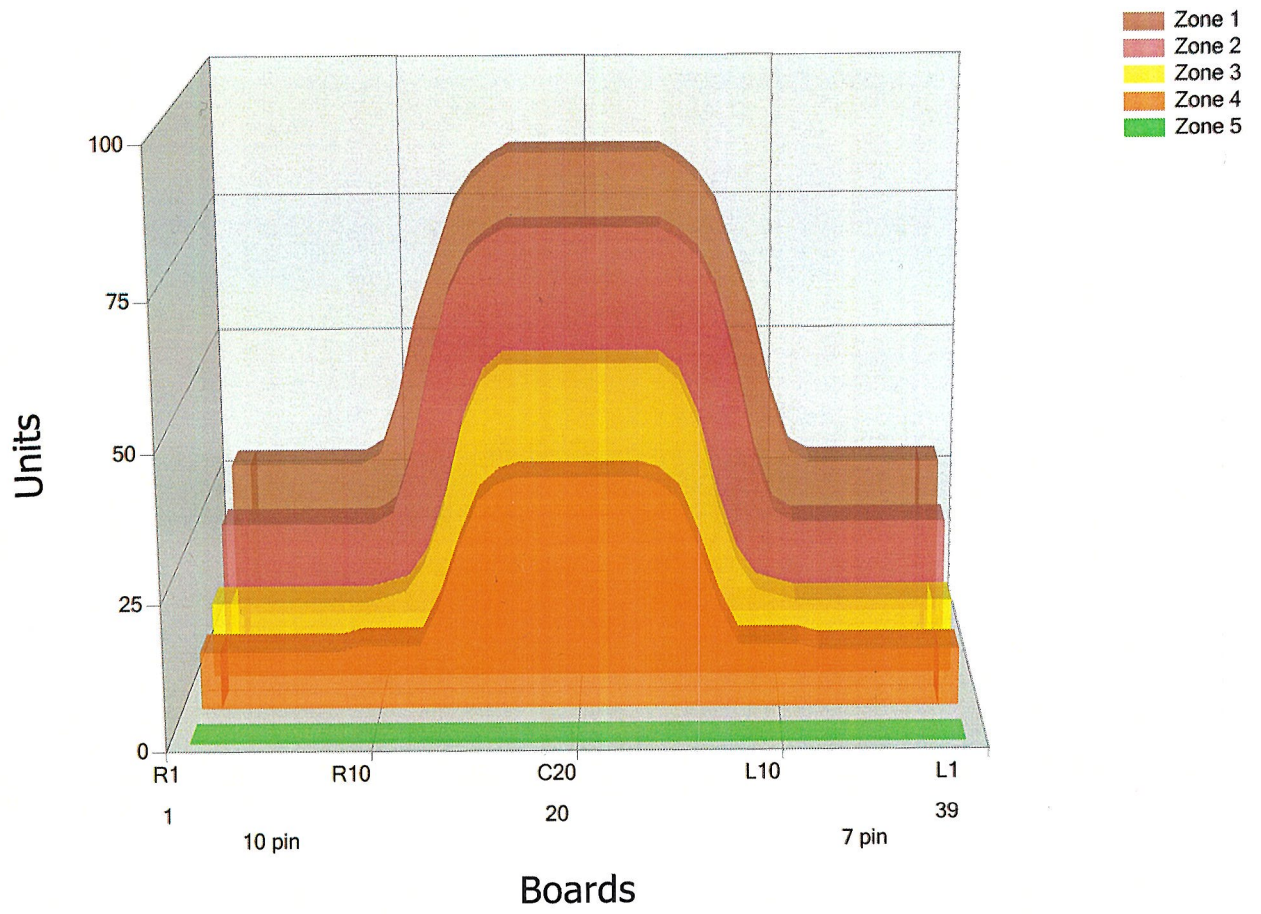

## Zone Configuration

Cleaner Transition

Mode: Clean and Condition

Speed: Max Clean

Start Cleaner Spray: 0 Feet

Start Squeegee: 0 Feet

Start Conditioning: 6 Inches

Split Pattern: No

Zone 1	Avg	Ratio	Zone 2	Avg	Ratio
Left	28.0	3.0 : 1	Left	22.0	3.4 : 1
Right	28.0	3.0 : 1	Right	22.0	3.4 : 1
Center	85.0		Center	75.0	

Zone 3	Avg	Ratio	Zone 4	Avg	Ratio
Left	13.0	4.2 : 1	Left	10.0	4.0 : 1
Right	13.0	4.2 : 1	Right	10.0	4.0 : 1
Center	55.0		Center	40.0	

Zone 5	Avg	Ratio
Left	0.0	1.0 : 1
Right	0.0	1.0 : 1
Center	0.0	