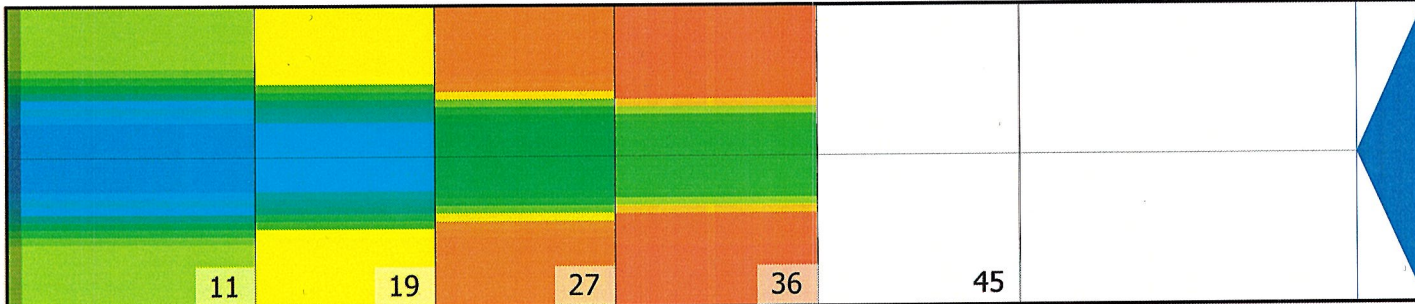

## Zone Configuration

Cleaner Transition

Mode: Clean and Condition

Speed: Max Clean

Start Cleaner Spray: 0 Feet

Start Squeegee: 0 Feet

Start Conditioning: 6 Inches

Split Pattern: No

Zone 1	Avg	Ratio	Zone 2	Avg	Ratio
Left	28.0	3.0 : 1	Left	22.0	3.4 : 1
Right	28.0	3.0 : 1	Right	22.0	3.4 : 1
Center	85.0		Center	75.0	

Zone 3	Avg	Ratio	Zone 4	Avg	Ratio
Left	13.0	4.2 : 1	Left	10.0	4.0 : 1
Right	13.0	4.2 : 1	Right	10.0	4.0 : 1
Center	55.0		Center	40.0	

Zone 5	Avg	Ratio
Left	0.0	1.0 : 1
Right	0.0	1.0 : 1
Center	0.0	