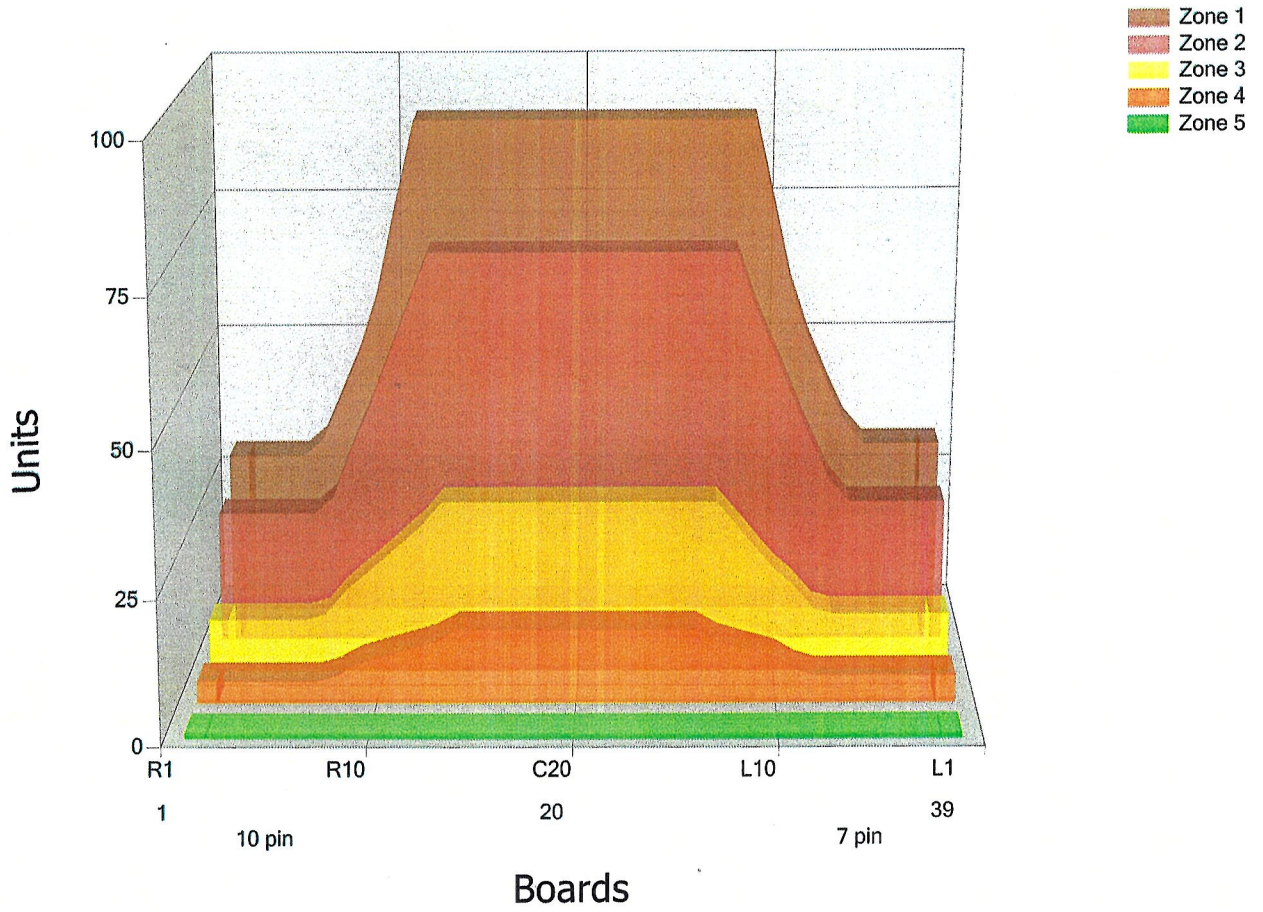

### Zone Configuration

Cleaner Transition

Mode: Clean and Condition

Speed: Quick Clean

Start Cleaner Spray: 0 Feet

Start Squeegee: 0 Feet

Start Conditioning: 6 Inches

Split Pattern: No

Zone 1	Avg	Ratio	Zone 2	Avg	Ratio
Left	34.0	2.6 : 1	Left	25.8	2.7 : 1
Right	31.8	2.6 : 1	Right	23.6	2.7 : 1
Center	90.0		Center	70.0	

Zone 3	Avg	Ratio	Zone 4	Avg	Ratio
Left	10.0	3.0 : 1	Left	5.0	2.6 : 1
Right	9.2	3.0 : 1	Right	4.0	2.6 : 1
Center	30.0		Center	13.0	

Zone 5	Avg	Ratio
Left	1.0	1.0 : 1
Right	1.0	1.0 : 1
Center	1.0	