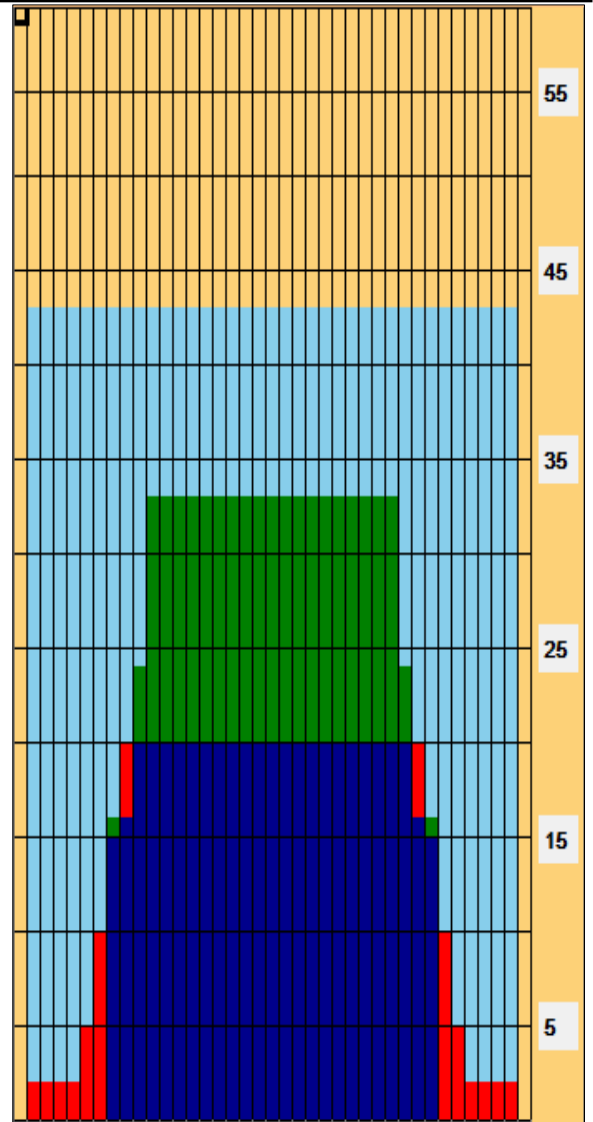

Cosmic Talvi

9.1-14.2.2023 COSMICISSA *open*

Oil Pattern Distance: 43 Feet   **Reverse Brush Drop:** 34 Feet   **Oil Per Board:** 40 uL
Forward Oil Total: 10.12 mL   **Reverse Oil Total:** 8.8 mL   **Volume Oil Total:** 18.92 mL
Forward Boards Crossed: 253 Boards   **Reverse Boards Crossed:** 220 Boards   **Total Boards Crossed:** 473 Boards

	Start	Stop	Loads	Speed	Crossed	Start	End	Feet	T.Oil
1	2L	2R	2	18	74	0.0	2.5	2.5	2960
2	6L	6R	1	18	29	2.5	5.0	2.5	1160
3	7L	7R	2	18	54	5.0	10.1	5.1	2160
4	8L	8R	2	18	50	10.1	15.2	5.1	2000
5	9L	9R	2	18	46	15.2	20.3	5.1	1840
6	2L	2R	0	22	0	20.3	32.0	11.7	0
7	2L	2R	0	30	0	32.0	43.0	11.0	0

	Start	Stop	Loads	Speed	Crossed	Start	End	Feet	T.Oil
1	2L	2R	0	30	0	43.0	33.0	-10.0	0
2	11L	11R	3	22	57	33.0	23.7	-9.3	2280
3	10L	10R	3	18	63	23.7	16.1	-7.6	2520
4	8L	8R	4	14	100	16.1	8.2	-7.9	4000
5	2L	2R	0	14	0	8.2	0.0	-8.2	0

Conditioner:
Type In or Select One

TransferType:
Type In or Select One

- Forward
- Reverse
- Combined
- Buff