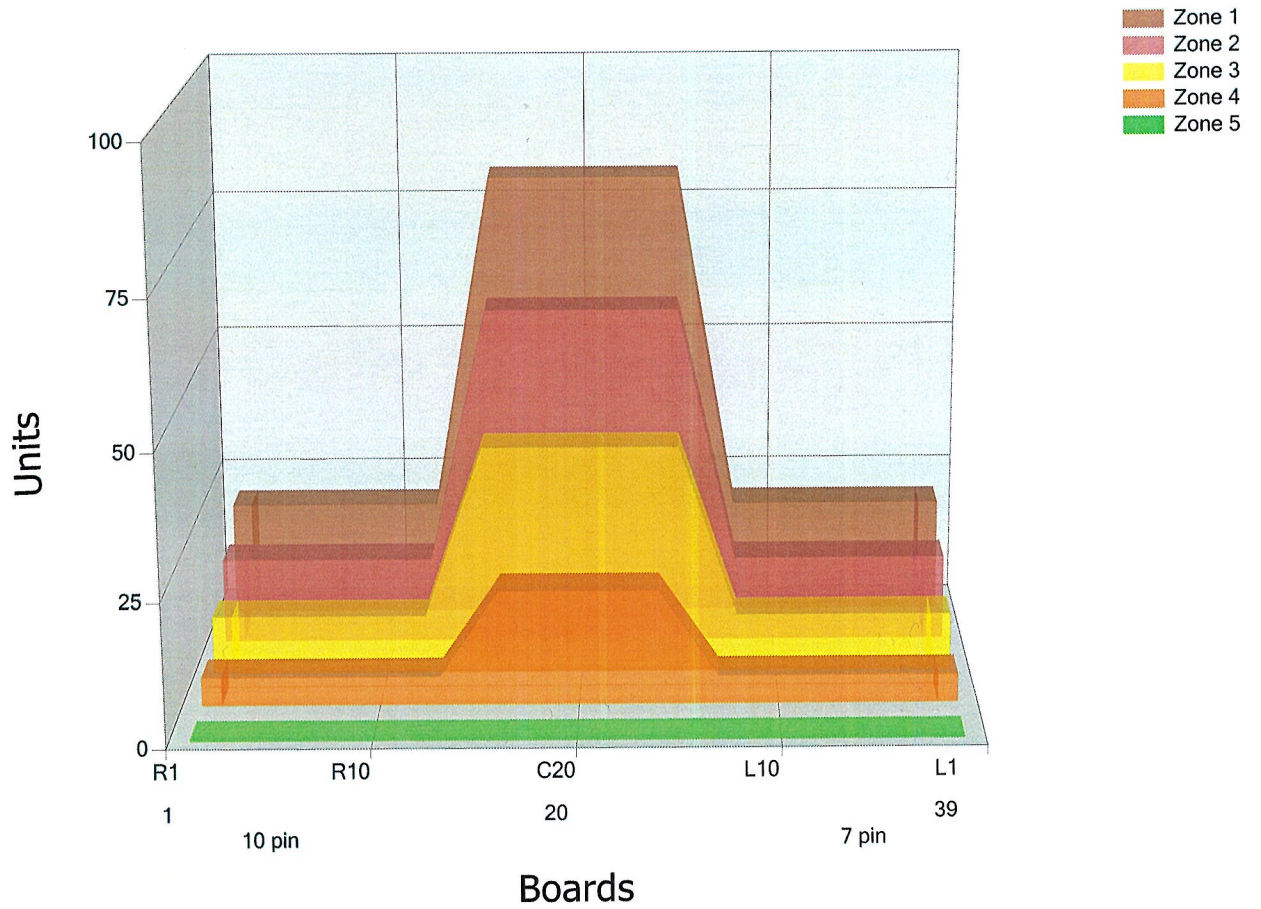

SYYSKISA -22

Conditioner:

Cleaner:

Zone Configuration

Cleaner Transition

Mode: Clean and Condition

Speed: Quick Clean

Start Cleaner Spray: 0 Feet

Start Squeegee: 0 Feet

Start Conditioning: 6 Inches

Split Pattern: No

Zone 1	Avg	Ratio	Zone 2	Avg	Ratio
Left	20.0	4.0 : 1	Left	15.0	4.0 : 1
Right	20.0	4.0 : 1	Right	15.0	4.0 : 1
Center	80.0		Center	60.0	

Zone 3	Avg	Ratio	Zone 4	Avg	Ratio
Left	10.0	4.0 : 1	Left	5.0	4.0 : 1
Right	10.0	4.0 : 1	Right	5.0	4.0 : 1
Center	40.0		Center	20.0	

Zone 5	Avg	Ratio
Left	0.0	1.0 : 1
Right	0.0	1.0 : 1
Center	0.0	