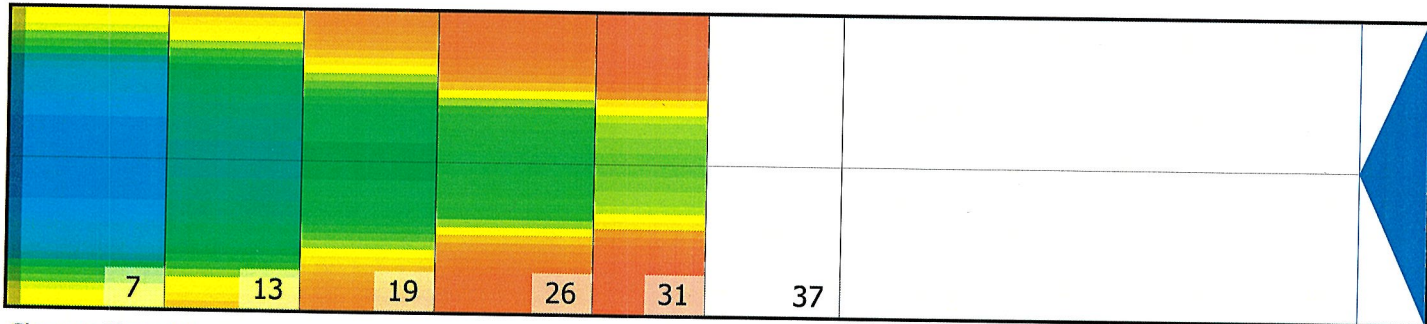

TOUKOKAADOT

Conditioner:

Cleaner:

Zone Configuration

Cleaner Transition

Mode: Clean and Condition

Speed: Max Clean

Start Cleaner Spray: 0 Feet

Start Squeegee: 0 Feet

Start Conditioning: 6 Inches

Split Pattern: No

Zone 1	Avg	Ratio	Zone 2	Avg	Ratio
Left	42.2	2.0 : 1	Left	30.8	2.1 : 1
Right	42.2	2.0 : 1	Right	30.8	2.1 : 1
Center	85.0		Center	65.0	

Zone 3	Avg	Ratio	Zone 4	Avg	Ratio
Left	17.2	3.0 : 1	Left	11.6	3.6 : 1
Right	17.2	3.0 : 1	Right	11.6	3.6 : 1
Center	52.0		Center	41.2	

Zone 5	Avg	Ratio	Zone 6	Avg	Ratio
Left	9.0	3.3 : 1	Left	0.0	1.0 : 1
Right	9.0	3.3 : 1	Right	0.0	1.0 : 1
Center	29.6		Center	0.0	