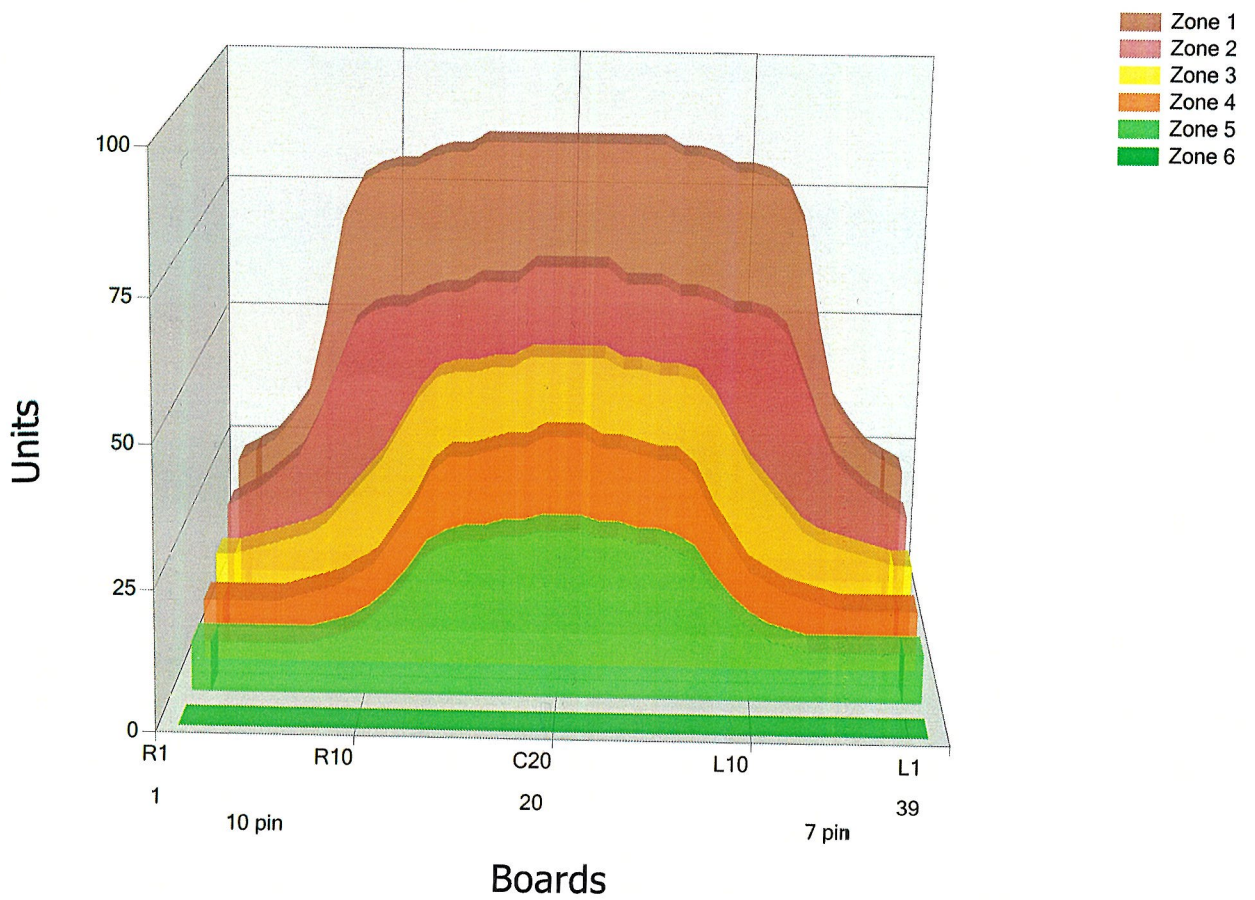

TOUKOKAADOT

Conditioner:

Cleaner:

Zone Configuration

Cleaner Transition

Mode: Clean and Condition

Speed: Max Clean

Start Cleaner Spray: 0 Feet

Start Squeegee: 0 Feet

Start Conditioning: 6 Inches

Split Pattern: No

Zone 1	Avg	Ratio	Zone 2	Avg	Ratio
Left	42.2	2.0 : 1	Left	30.8	2.1 : 1
Right	42.2	2.0 : 1	Right	30.8	2.1 : 1
Center	85.0		Center	65.0	

Zone 3	Avg	Ratio	Zone 4	Avg	Ratio
Left	17.2	3.0 : 1	Left	11.6	3.6 : 1
Right	17.2	3.0 : 1	Right	11.6	3.6 : 1
Center	52.0		Center	41.2	

Zone 5	Avg	Ratio	Zone 6	Avg	Ratio
Left	9.0	3.3 : 1	Left	0.0	1.0 : 1
Right	9.0	3.3 : 1	Right	0.0	1.0 : 1
Center	29.6		Center	0.0	