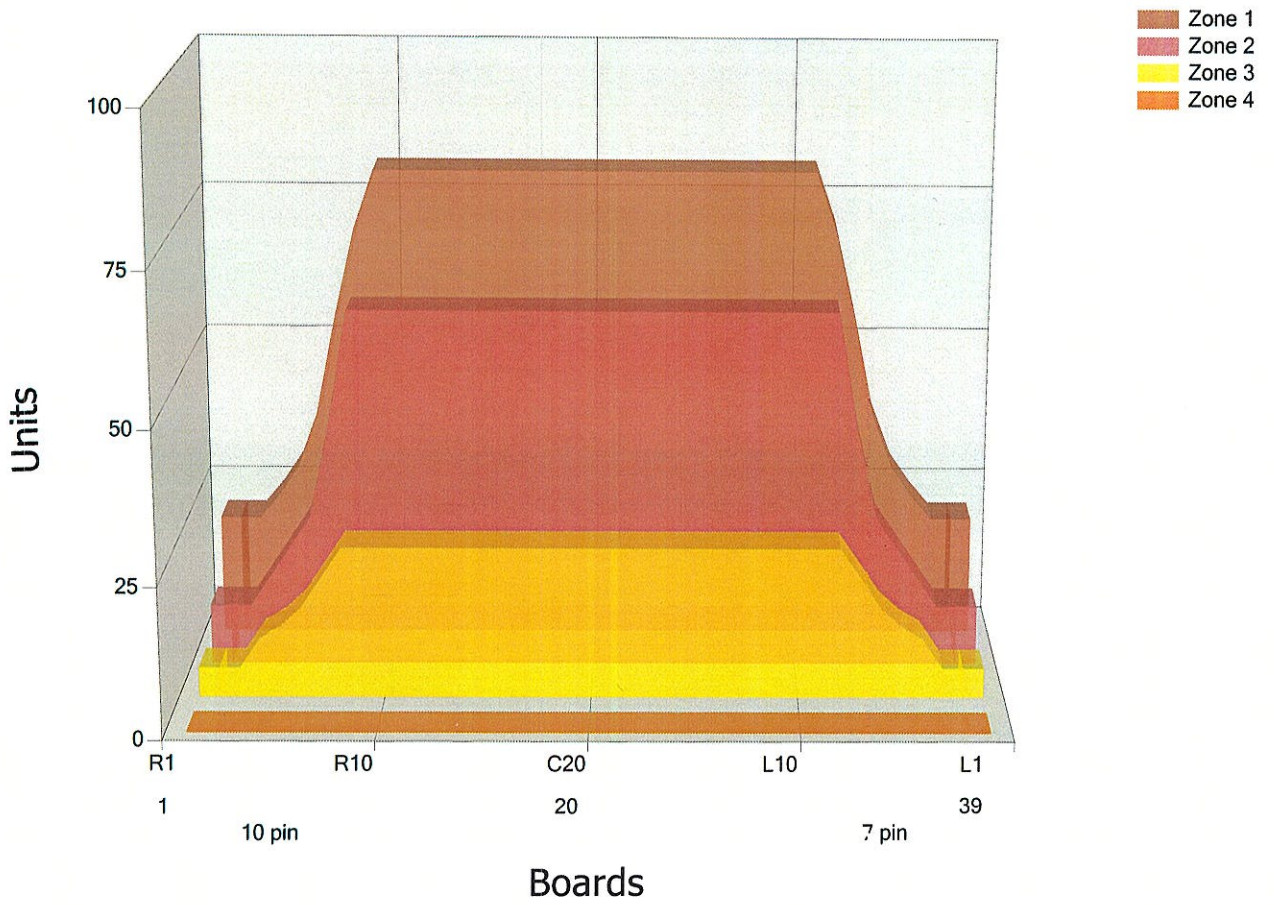

JKL:n 2022
 Joukkue mestaruus
 olosuhte

Cleaner:

Zone Configuration

Cleaner Transition

Mode: Clean and Condition

Speed: Quick Clean

Start Cleaner Spray: 0 Feet

Start Squeegee: 0 Feet

Start Conditioning: 6 Inches

Split Pattern: No

Zone 1	Avg	Ratio	Zone 2	Avg	Ratio
Left	33.2	2.4 : 1	Left	22.0	2.7 : 1
Right	33.2	2.4 : 1	Right	22.0	2.7 : 1
Center	80.0		Center	60.0	

Zone 3	Avg	Ratio	Zone 4	Avg	Ratio
Left	12.4	2.0 : 1	Left	0.0	1.0 : 1
Right	12.4	2.0 : 1	Right	0.0	1.0 : 1
Center	25.0		Center	0.0	