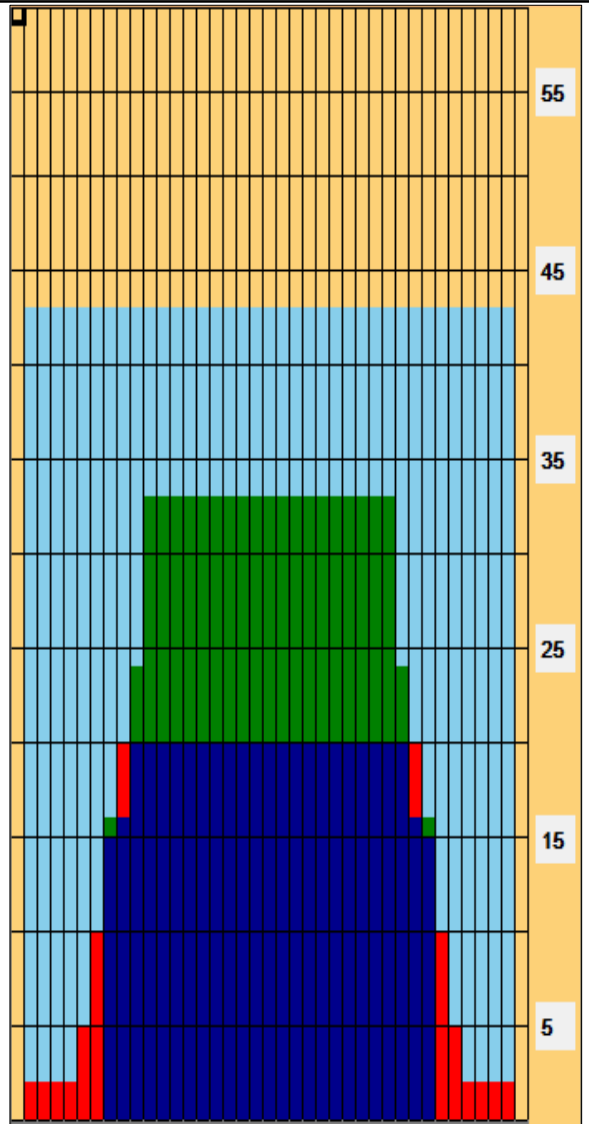

## 23.3.-2.5.2022 COSMICISSA

Oil Pattern Distance: **43 Feet**      Reverse Brush Drop: **34 Feet**      Oil Per Board: **40 uL**  
 Forward Oil Total: **10.12 mL**      Reverse Oil Total: **8.8 mL**      Volume Oil Total: **18.92 mL**  
 Forward Boards Crossed: **253 Boards**      Reverse Boards Crossed: **220 Boards**      Total Boards Crossed: **473 Boards**

▲	Start	Stop	Loads	Speed	Crossed	Start	End	Feet	T.Oil
1	2L	2R	2	18	74	0.0	2.5	2.5	2960
2	6L	6R	1	18	29	2.5	5.0	2.5	1160
3	7L	7R	2	18	54	5.0	10.1	5.1	2160
4	8L	8R	2	18	50	10.1	15.2	5.1	2000
5	9L	9R	2	18	46	15.2	20.3	5.1	1840
6	2L	2R	0	22	0	20.3	32.0	11.7	0
7	2L	2R	0	30	0	32.0	43.0	11.0	0

◀ ▶ ⏪ ⏩ Forward Reverse More

▲	Start	Stop	Loads	Speed	Crossed	Start	End	Feet	T.Oil
1	2L	2R	0	30	0	43.0	33.0	-10.0	0
2	11L	11R	3	22	57	33.0	23.7	-9.3	2280
3	10L	10R	3	18	63	23.7	16.1	-7.6	2520
4	8L	8R	4	14	100	16.1	8.2	-7.9	4000
5	2L	2R	0	14	0	8.2	0.0	-8.2	0

◀ ▶ ⏪ ⏩ Forward Reverse More

Conditioner:  
Type In or Select One

TransferType:  
Type In or Select One

- Forward
- Reverse
- Combined
- Buff

Item	3L-7L:18L-18R	8L-12L:18L-18R	13L-17L:18L-18R	18L-18R:17R-13R	18L-18R:12R-8R	18L-18R:7R-3R
Description	Outside Track:Middle	Middle Track:Middle	Inside Track:Middle	Middle:Inside Track	Middle:Middle Track	Middle:Outside Track
Track Zone Ratio	6.79	1.22	1	1	1.22	6.79