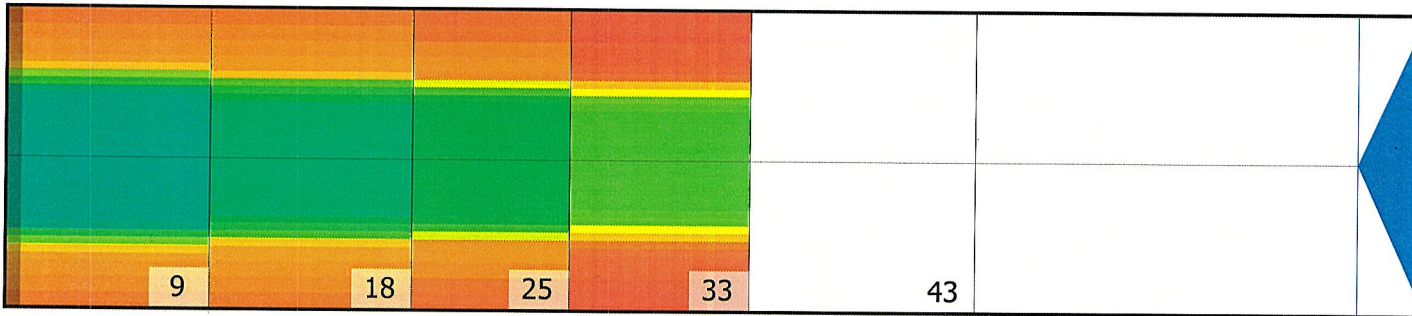

JOKE22

Conditioner:

Cleaner:

Zone Configuration

Cleaner Transition

Mode: Clean and Condition

Speed: Max Clean

Start Cleaner Spray: 0 Feet

Start Squeegee: 0 Feet

Start Conditioning: 6 Inches

Split Pattern: No

Zone 1	Avg	Ratio	Zone 2	Avg	Ratio
Left	14.8	4.4 : 1	Left	14.8	4.1 : 1
Right	14.8	4.4 : 1	Right	14.8	4.1 : 1
Center	65.0		Center	60.0	

Zone 3	Avg	Ratio	Zone 4	Avg	Ratio
Left	13.0	4.2 : 1	Left	7.6	4.7 : 1
Right	13.0	4.2 : 1	Right	7.6	4.7 : 1
Center	54.0		Center	36.0	

Zone 5	Avg	Ratio
Left	0.0	1.0 : 1
Right	0.0	1.0 : 1
Center	0.0	