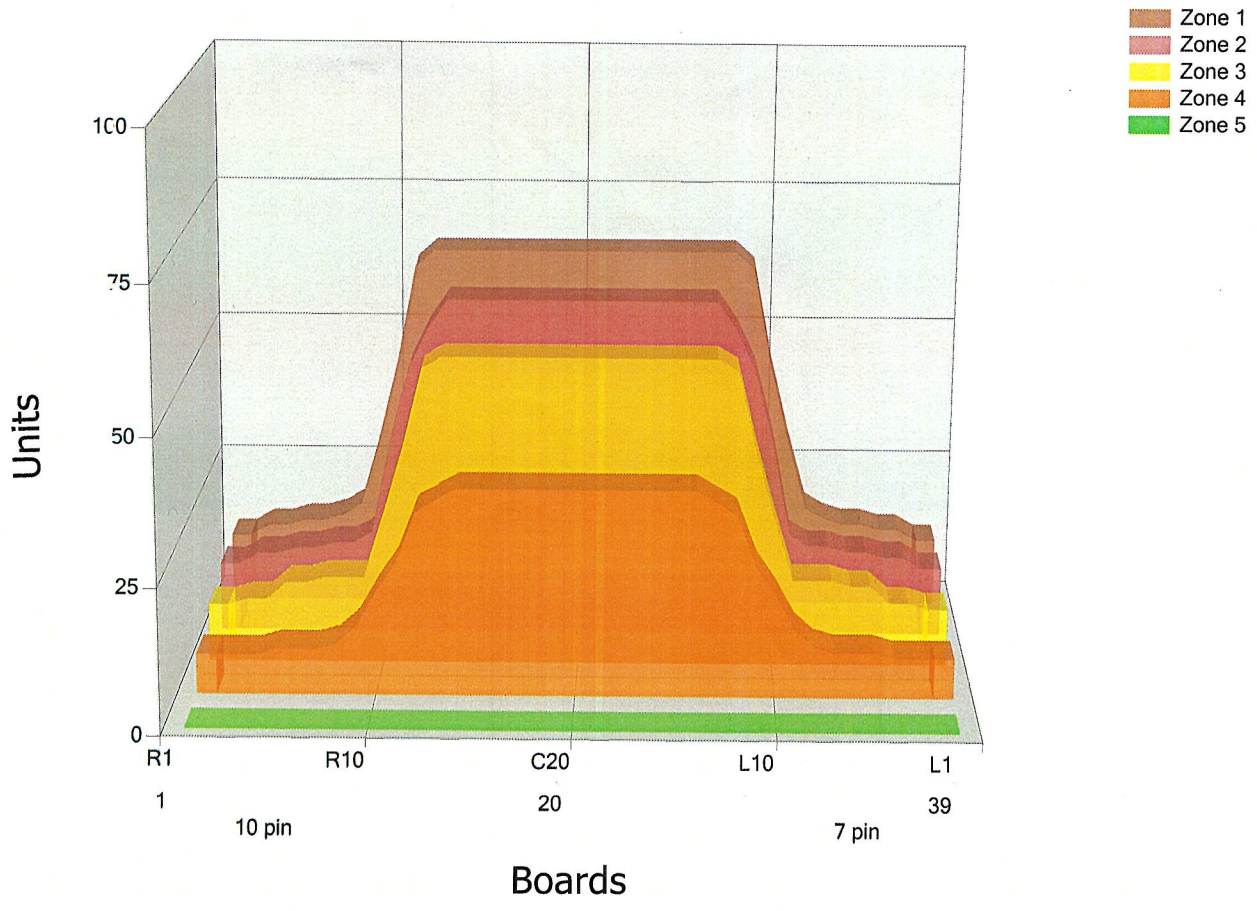

JOKE22

Conditioner:

Cleaner:

Zone Configuration

Cleaner Transition

Mode: Clean and Condition

Speed: Max Clean

Start Cleaner Spray: 0 Feet

Start Squeegee: 0 Feet

Start Conditioning: 6 Inches

Split Pattern: No

Zone 1	Avg	Ratio	Zone 2	Avg	Ratio
Left	14.8	4.4 : 1	Left	14.8	4.1 : 1
Right	14.8	4.4 : 1	Right	14.8	4.1 : 1
Center	65.0		Center	60.0	

Zone 3	Avg	Ratio	Zone 4	Avg	Ratio
Left	13.0	4.2 : 1	Left	7.6	4.7 : 1
Right	13.0	4.2 : 1	Right	7.6	4.7 : 1
Center	54.0		Center	36.0	

Zone 5	Avg	Ratio
Left	0.0	1.0 : 1
Right	0.0	1.0 : 1
Center	0.0	