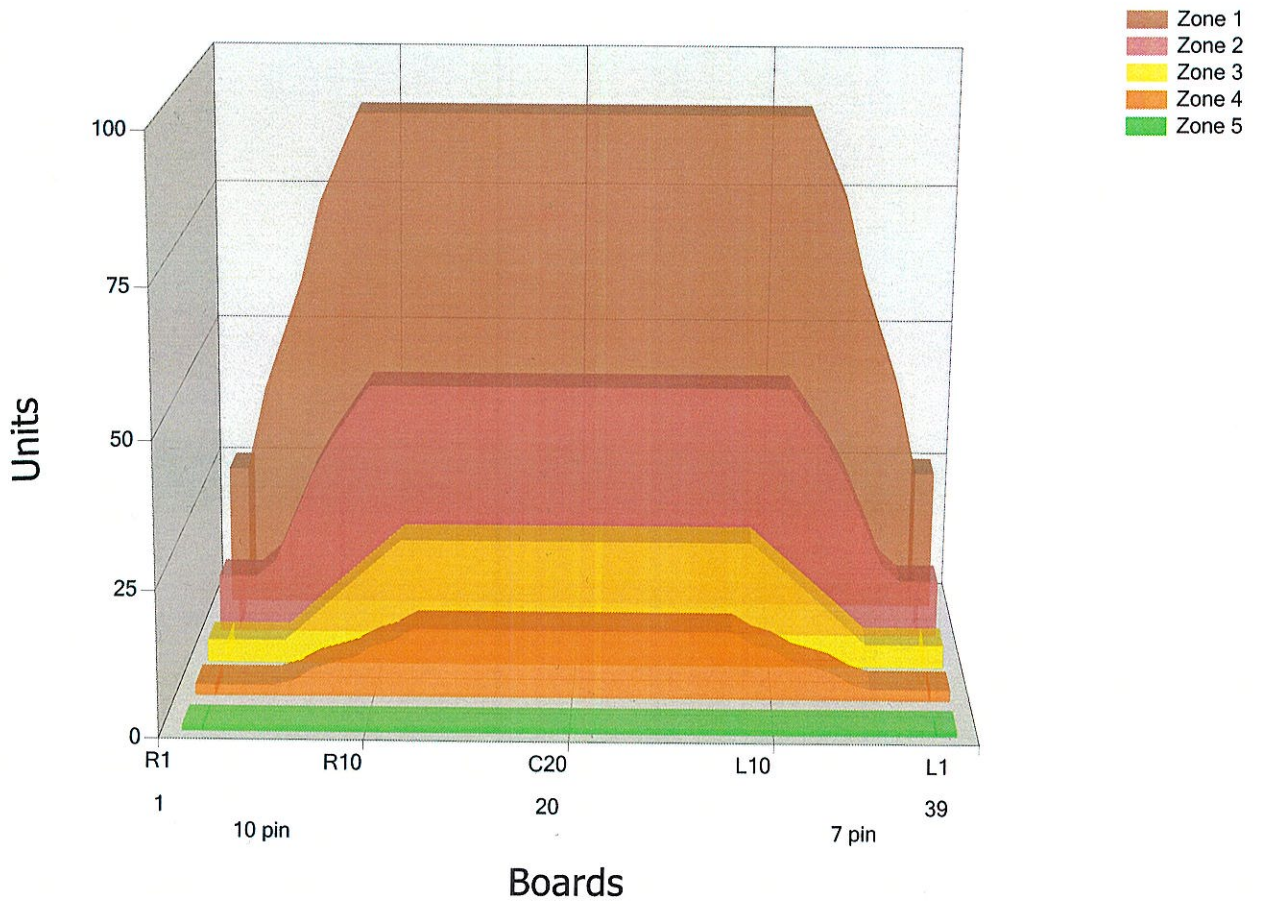

## Zone Configuration

Cleaner Transition

Mode: Clean and Condition

Speed: Quick Clean

Start Cleaner Spray: 0 Feet

Start Squeegee: 0 Feet

Start Conditioning: 6 Inches

Split Pattern: No

Zone 1	Avg	Ratio	Zone 2	Avg	Ratio
Left	61.2	1.5 : 1	Left	21.6	2.1 : 1
Right	61.2	1.5 : 1	Right	21.6	2.1 : 1
Center	90.0		Center	45.0	

Zone 3	Avg	Ratio	Zone 4	Avg	Ratio
Left	5.8	3.8 : 1	Left	2.8	4.3 : 1
Right	5.8	3.8 : 1	Right	2.8	4.3 : 1
Center	22.0		Center	12.0	

Zone 5	Avg	Ratio
Left	1.0	1.0 : 1
Right	1.0	1.0 : 1
Center	1.0	