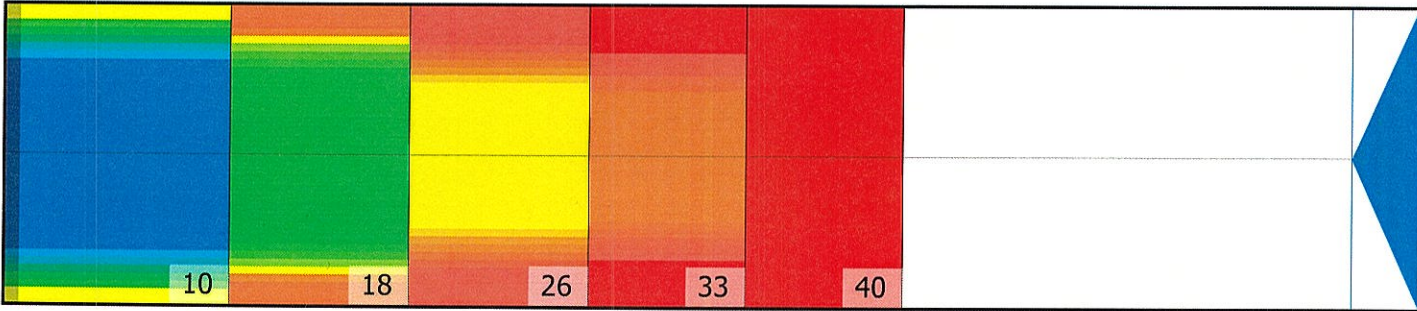

## Zone Configuration

Cleaner Transition

Mode: Clean and Condition

Speed: Quick Clean

Start Cleaner Spray: 0 Feet

Start Squeegee: 0 Feet

Start Conditioning: 6 Inches

Split Pattern: No

Zone 1	Avg	Ratio	Zone 2	Avg	Ratio
Left	61.2	1.5 : 1	Left	21.6	2.1 : 1
Right	61.2	1.5 : 1	Right	21.6	2.1 : 1
Center	90.0		Center	45.0	

Zone 3	Avg	Ratio	Zone 4	Avg	Ratio
Left	5.8	3.8 : 1	Left	2.8	4.3 : 1
Right	5.8	3.8 : 1	Right	2.8	4.3 : 1
Center	22.0		Center	12.0	

Zone 5	Avg	Ratio
Left	1.0	1.0 : 1
Right	1.0	1.0 : 1
Center	1.0	