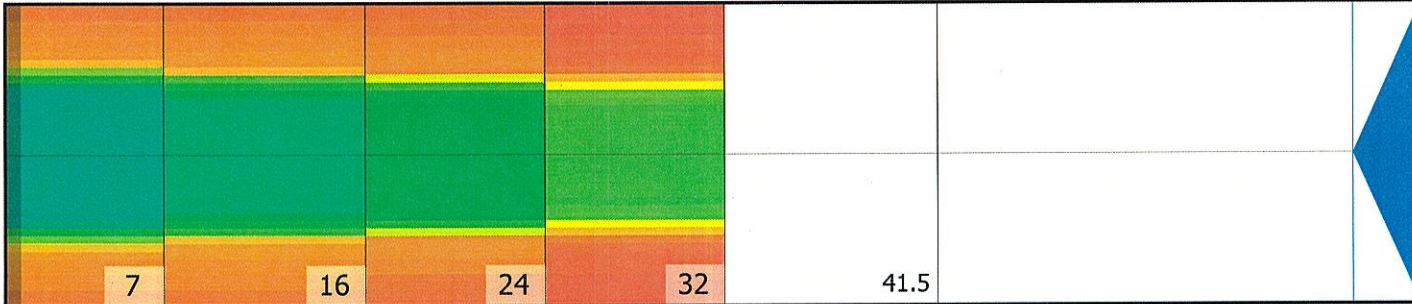

## Zone Configuration

Cleaner Transition

Mode: Clean and Condition

Speed: Max Clean

Start Cleaner Spray: 0 Feet

Start Squeegee: 0 Feet

Start Conditioning: 6 Inches

Split Pattern: No

Zone 1	Avg	Ratio	Zone 2	Avg	Ratio
Left	14.8	4.4 : 1	Left	14.8	4.1 : 1
Right	14.8	4.4 : 1	Right	14.8	4.1 : 1
Center	65.0		Center	60.0	

Zone 3	Avg	Ratio	Zone 4	Avg	Ratio
Left	13.4	4.0 : 1	Left	7.6	4.7 : 1
Right	13.0	4.0 : 1	Right	7.6	4.7 : 1
Center	54.0		Center	36.0	

Zone 5	Avg	Ratio
Left	0.0	1.0 : 1
Right	0.0	1.0 : 1
Center	0.0	