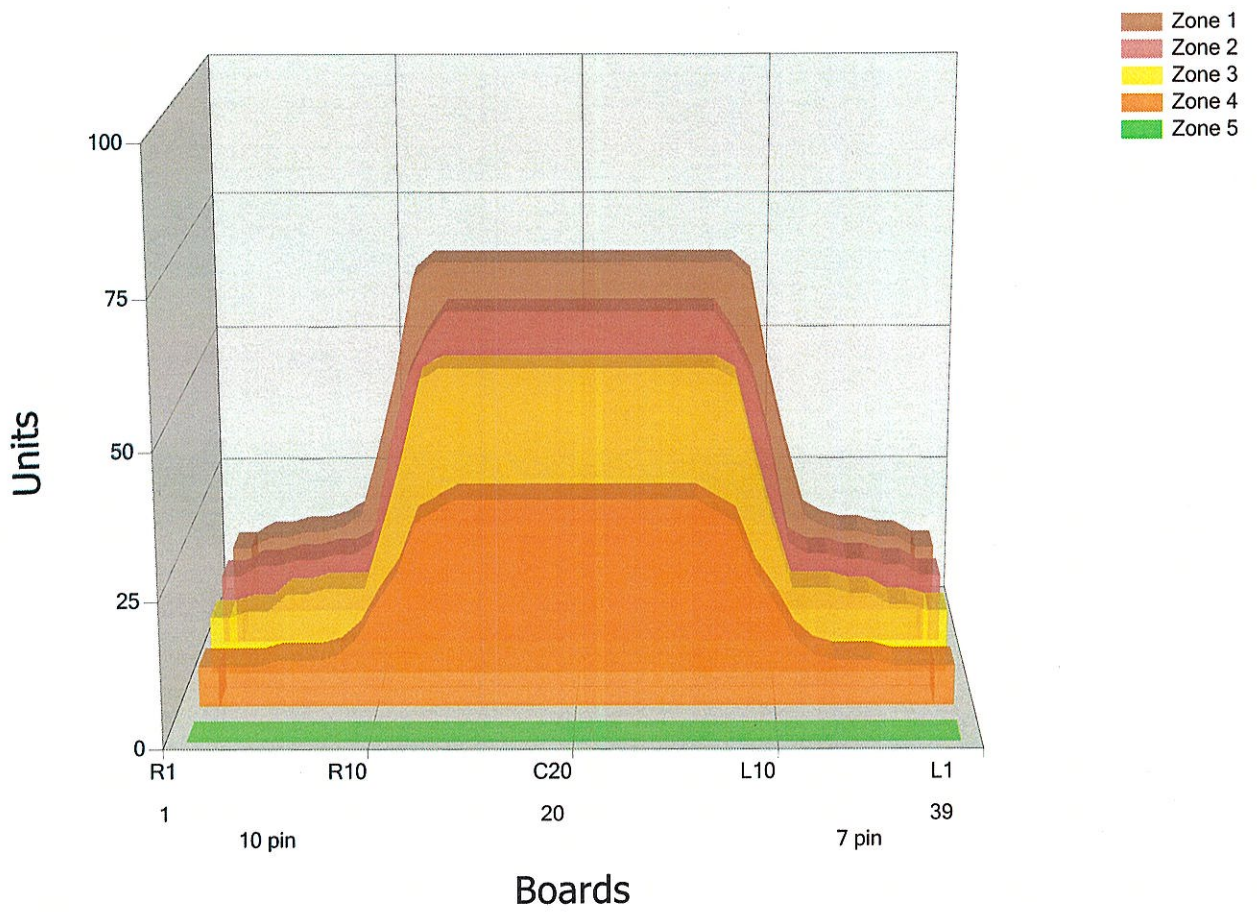

## Zone Configuration

Cleaner Transition

Mode: Clean and Condition

Speed: Max Clean

Start Cleaner Spray: 0 Feet

Start Squeegee: 0 Feet

Start Conditioning: 6 Inches

Split Pattern: No

Zone 1	Avg	Ratio	Zone 2	Avg	Ratio
Left	14.8	4.4 : 1	Left	14.8	4.1 : 1
Right	14.8	4.4 : 1	Right	14.8	4.1 : 1
Center	65.0		Center	60.0	

Zone 3	Avg	Ratio	Zone 4	Avg	Ratio
Left	13.4	4.0 : 1	Left	7.6	4.7 : 1
Right	13.0	4.0 : 1	Right	7.6	4.7 : 1
Center	54.0		Center	36.0	

Zone 5	Avg	Ratio
Left	0.0	1.0 : 1
Right	0.0	1.0 : 1
Center	0.0	