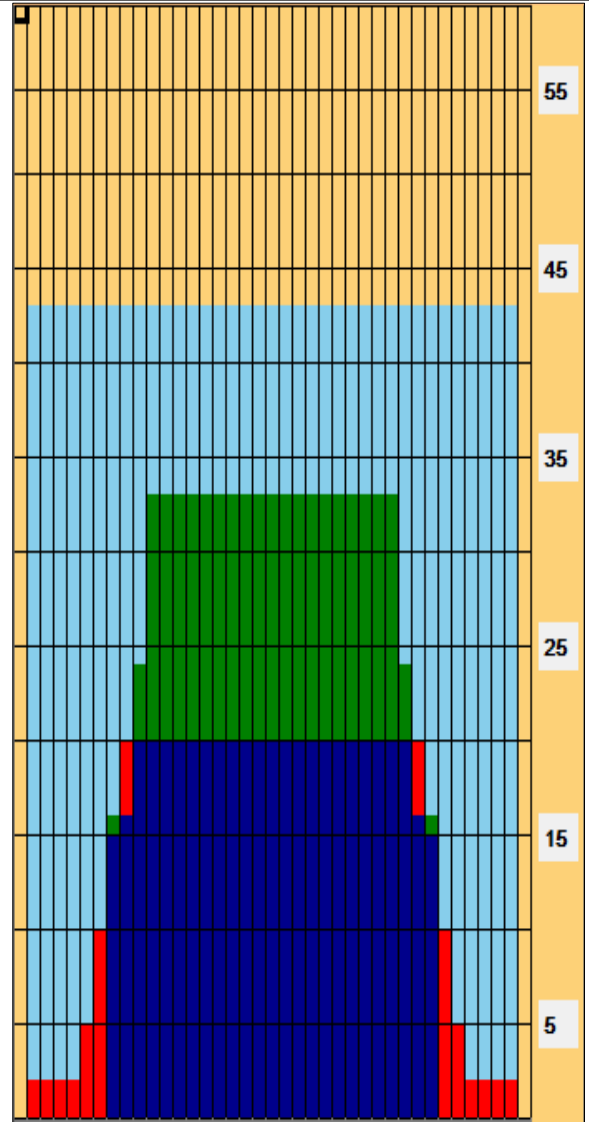

Cosmic Kevät

08.03-19.04.2021 COSMICISSA

Oil Pattern Distance: **43 Feet** Reverse Brush Drop: **34 Feet** Oil Per Board: **40 uL**
 Forward Oil Total: **10.12 mL** Reverse Oil Total: **8.8 mL** Volume Oil Total: **18.92 mL**
 Forward Boards Crossed: **253 Boards** Reverse Boards Crossed: **220 Boards** Total Boards Crossed: **473 Boards**

Start	Stop	Loads	Speed	Crossed	Start	End	Feet	T.Oil
1	2L 2R	2	18	74	0.0	2.5	2.5	2960
2	6L 6R	1	18	29	2.5	5.0	2.5	1160
3	7L 7R	2	18	54	5.0	10.1	5.1	2160
4	8L 8R	2	18	50	10.1	15.2	5.1	2000
5	9L 9R	2	18	46	15.2	20.3	5.1	1840
6	2L 2R	0	22	0	20.3	32.0	11.7	0
7	2L 2R	0	30	0	32.0	43.0	11.0	0

Forward Reverse More

Start	Stop	Loads	Speed	Crossed	Start	End	Feet	T.Oil
1	2L 2R	0	30	0	43.0	33.0	-10.0	0
2	11L 11R	3	22	57	33.0	23.7	-9.3	2280
3	10L 10R	3	18	63	23.7	16.1	-7.6	2520
4	8L 8R	4	14	100	16.1	8.2	-7.9	4000
5	2L 2R	0	14	0	8.2	0.0	-8.2	0

Forward Reverse More

Conditioner:
Type In or Select One

TransferType:
Type In or Select One

- Forward
- Reverse
- Combined
- Buff

Item	3L-7L:18L-18R	8L-12L:18L-18R	13L-17L:18L-18R	18L-18R:17R-13R	18L-18R:12R-8R	18L-18R:7R-3R
Description	Outside Track:Middle	Middle Track:Middle	Inside Track:Middle	Middle:Inside Track	Middle:Middle Track	Middle:Outside Track
Track Zone Ratio	6.79	1.22	1	1	1.22	6.79