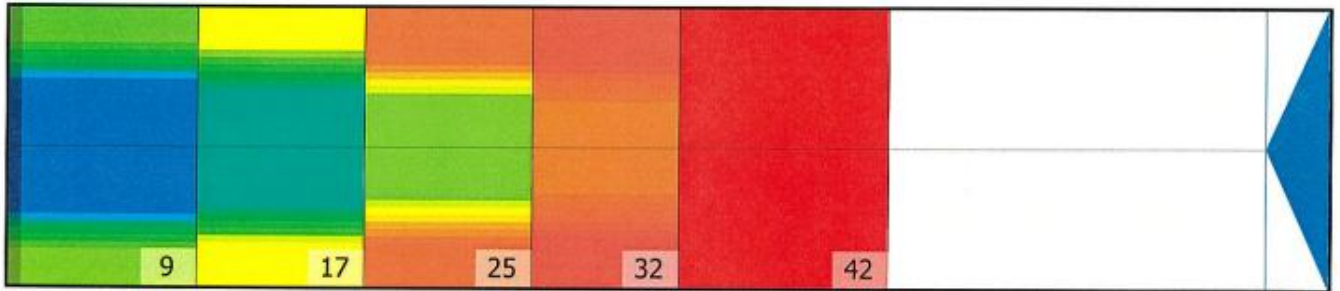

## Zone Configuration

Cleaner Transition

Mode: Clean and Condition

Speed: Quick Clean

Start Cleaner Spray: 0 Feet

Start Squeegee: 0 Feet

Start Conditioning: 6 Inches

Split Pattern: No

Zone 1	Avg	Ratio	Zone 2	Avg	Ratio
Left	34.0	2.6 : 1	Left	25.8	2.7 : 1
Right	31.8	2.6 : 1	Right	23.6	2.7 : 1
Center	90.0		Center	70.0	

Zone 3	Avg	Ratio	Zone 4	Avg	Ratio
Left	10.0	3.0 : 1	Left	5.0	2.6 : 1
Right	9.2	3.0 : 1	Right	4.0	2.6 : 1
Center	30.0		Center	13.0	

Zone 5	Avg	Ratio
Left	1.0	1.0 : 1
Right	1.0	1.0 : 1
Center	1.0	