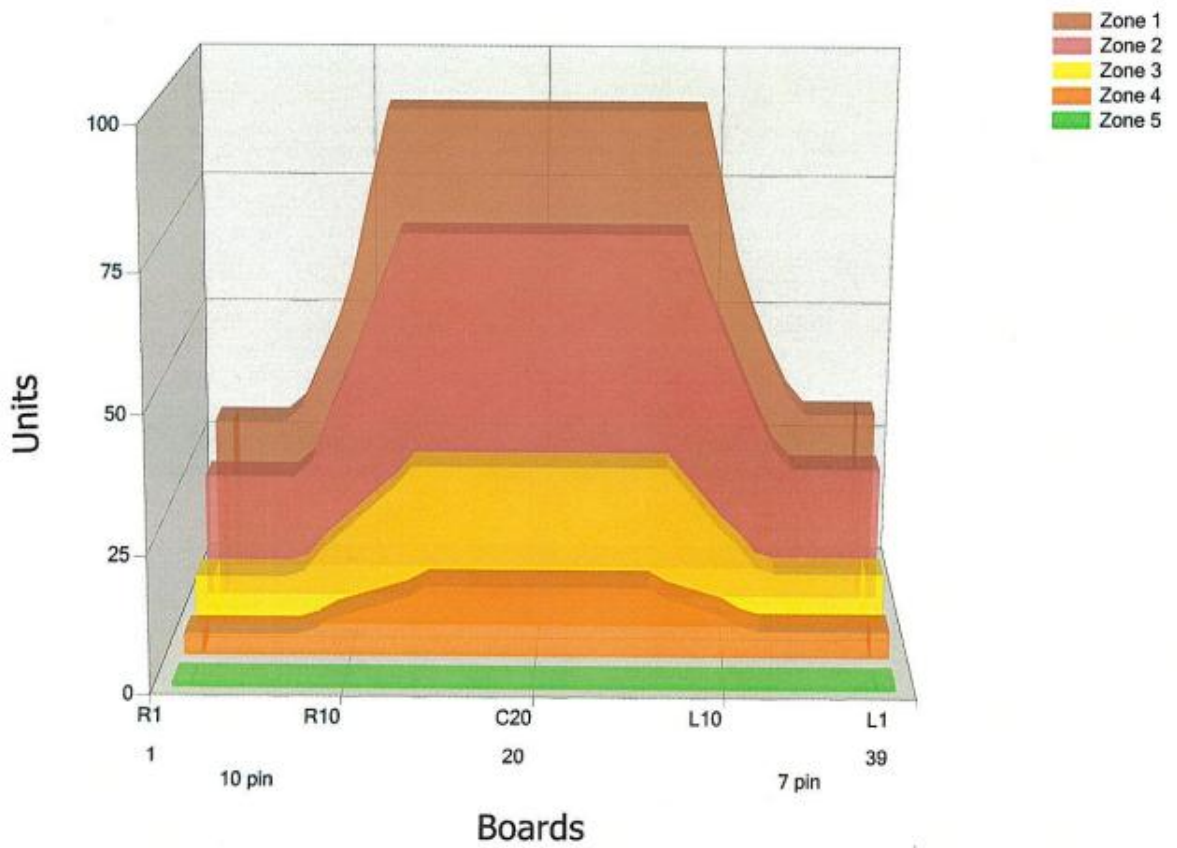

## Zone Configuration

Cleaner Transition

Mode: Clean and Condition

Speed: Quick Clean

Start Cleaner Spray: 0 Feet

Start Squeegee: 0 Feet

Start Conditioning: 6 Inches

Split Pattern: No

Zone 1	Avg	Ratio	Zone 2	Avg	Ratio
Left	34.0	2.6 : 1	Left	25.8	2.7 : 1
Right	31.8	2.6 : 1	Right	23.6	2.7 : 1
Center	90.0		Center	70.0	

Zone 3	Avg	Ratio	Zone 4	Avg	Ratio
Left	10.0	3.0 : 1	Left	5.0	2.6 : 1
Right	9.2	3.0 : 1	Right	4.0	2.6 : 1
Center	30.0		Center	13.0	

Zone 5	Avg	Ratio
Left	1.0	1.0 : 1
Right	1.0	1.0 : 1
Center	1.0	