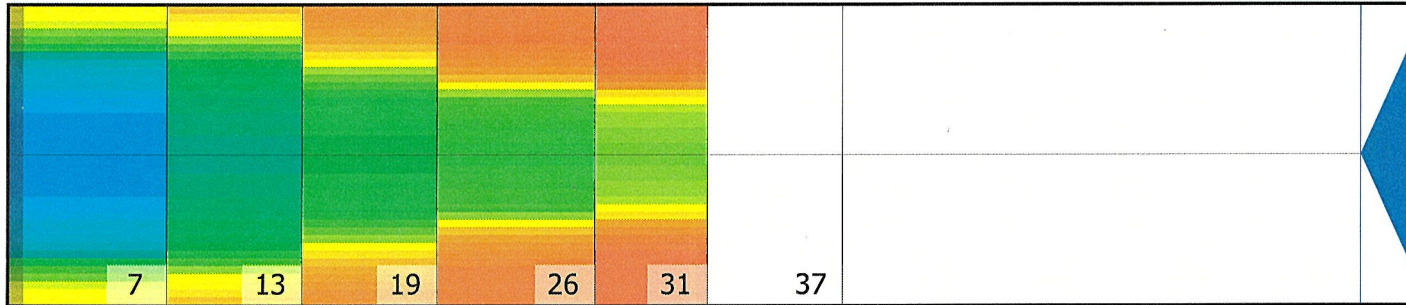

TAMMI2021

Conditioner:

Cleaner:

Zone Configuration

Cleaner Transition

Mode: Clean and Condition

Speed: Max Clean

Start Cleaner Spray: 0 Feet

Start Squeegee: 0 Feet

Start Conditioning: 6 Inches

Split Pattern: No

Zone 1	Avg	Ratio	Zone 2	Avg	Ratio
Left	42.2	2.0 : 1	Left	30.8	2.1 : 1
Right	42.2	2.0 : 1	Right	30.8	2.1 : 1
Center	85.0		Center	65.0	

Zone 3	Avg	Ratio	Zone 4	Avg	Ratio
Left	17.2	3.0 : 1	Left	11.6	3.6 : 1
Right	17.2	3.0 : 1	Right	11.6	3.6 : 1
Center	52.0		Center	41.2	

Zone 5	Avg	Ratio	Zone 6	Avg	Ratio
Left	9.0	3.3 : 1	Left	0.0	1.0 : 1
Right	9.0	3.3 : 1	Right	0.0	1.0 : 1
Center	29.6		Center	0.0	