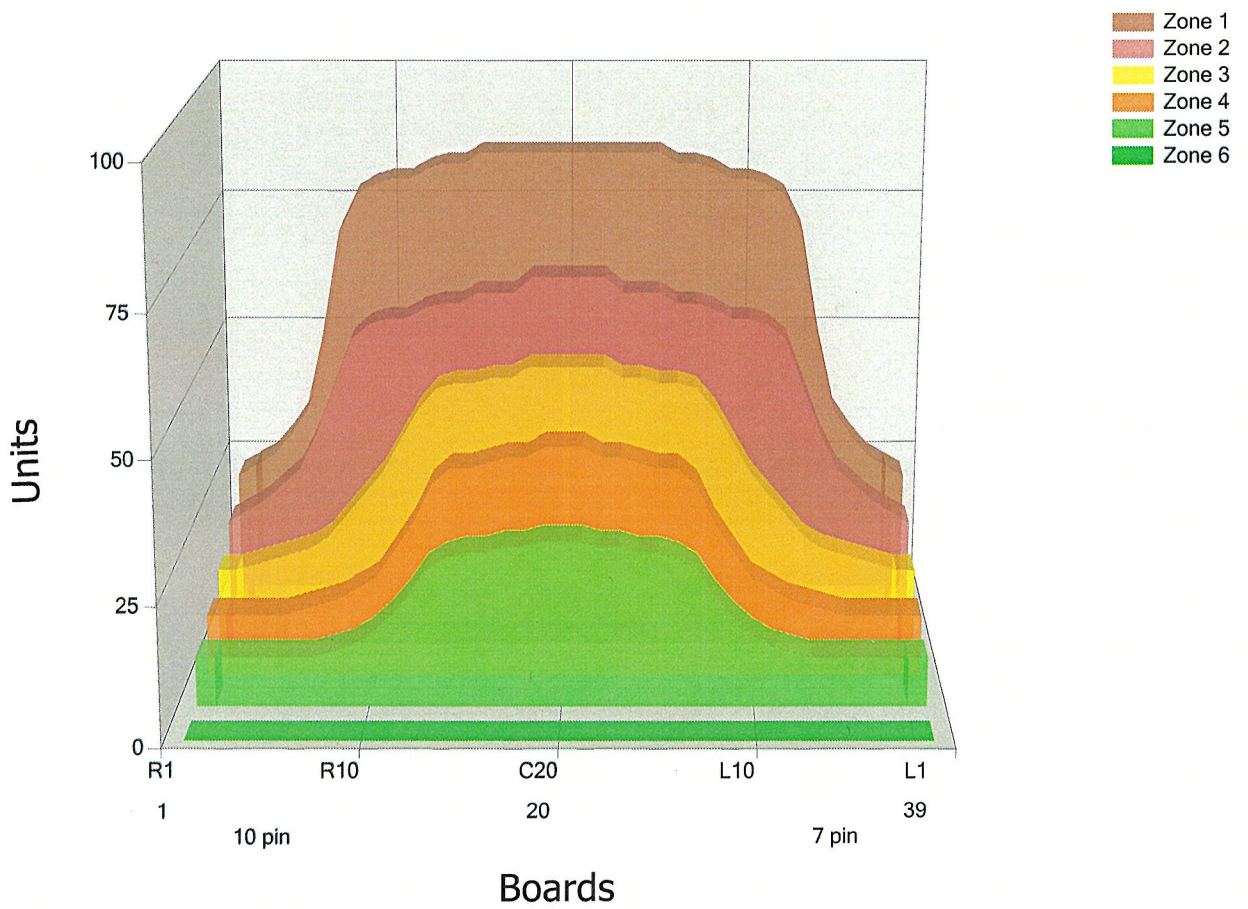

TAMMI2021

Conditioner:

Cleaner:

Zone Configuration

Cleaner Transition

Mode: Clean and Condition

Speed: Max Clean

Start Cleaner Spray: 0 Feet

Start Squeegee: 0 Feet

Start Conditioning: 6 Inches

Split Pattern: No

Zone 1	Avg	Ratio	Zone 2	Avg	Ratio
Left	42.2	2.0 : 1	Left	30.8	2.1 : 1
Right	42.2	2.0 : 1	Right	30.8	2.1 : 1
Center	85.0		Center	65.0	

Zone 3	Avg	Ratio	Zone 4	Avg	Ratio
Left	17.2	3.0 : 1	Left	11.6	3.6 : 1
Right	17.2	3.0 : 1	Right	11.6	3.6 : 1
Center	52.0		Center	41.2	

Zone 5	Avg	Ratio	Zone 6	Avg	Ratio
Left	9.0	3.3 : 1	Left	0.0	1.0 : 1
Right	9.0	3.3 : 1	Right	0.0	1.0 : 1
Center	29.6		Center	0.0	