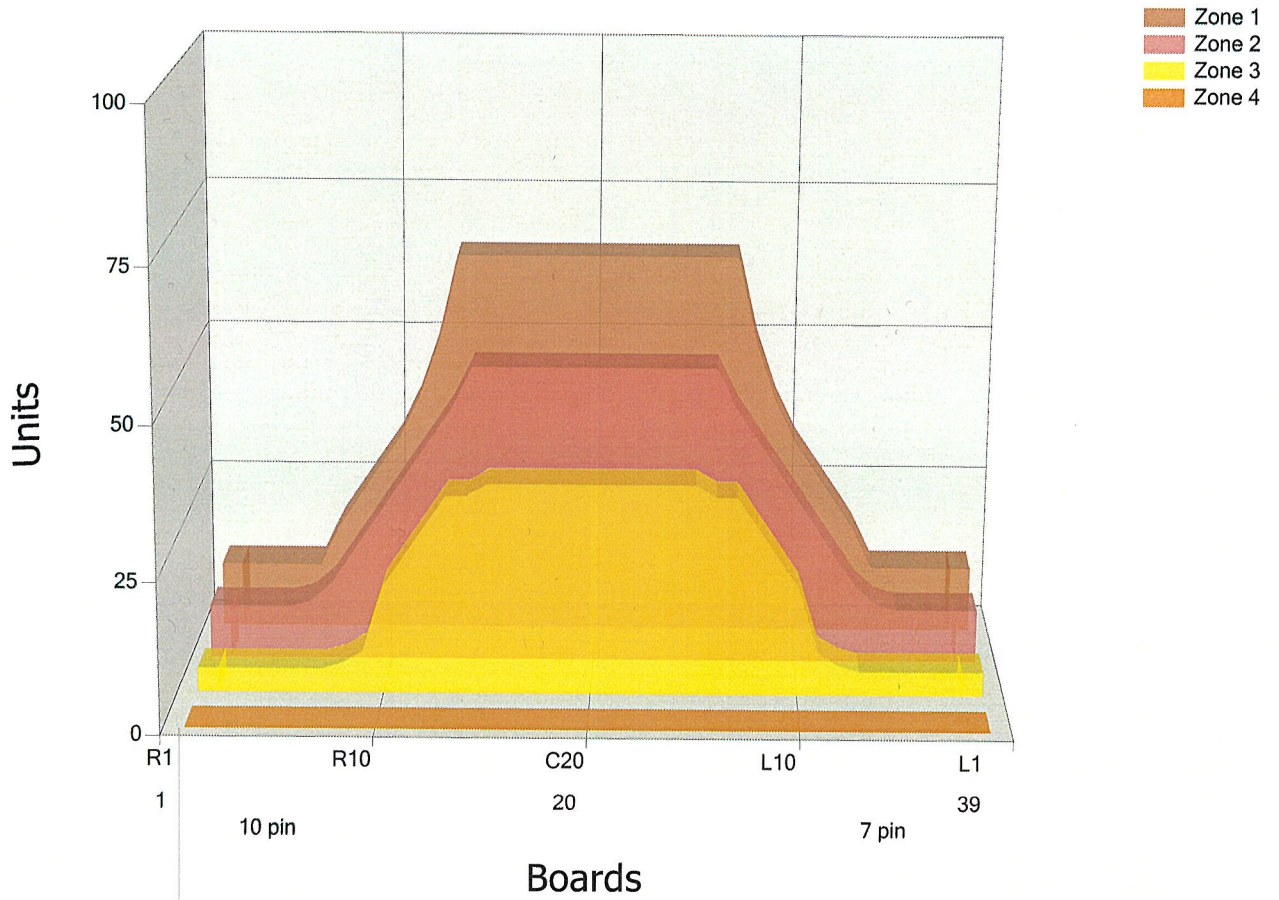

## Zone Configuration

Cleaner Transition

Mode: Clean and Condition

Speed: Max Clean

Start Cleaner Spray: 0 Feet

Start Squeegee: 0 Feet

Start Conditioning: 12 Inches

Split Pattern: No

Zone 1	Avg	Ratio	Zone 2	Avg	Ratio
Left	12.4	5.2 : 1	Left	10.0	5.0 : 1
Right	12.4	5.2 : 1	Right	10.0	5.0 : 1
Center	65.0		Center	50.0	

Zone 3	Avg	Ratio	Zone 4	Avg	Ratio
Left	4.0	8.8 : 1	Left	0.0	1.0 : 1
Right	4.0	8.8 : 1	Right	0.0	1.0 : 1
Center	35.0		Center	0.0	