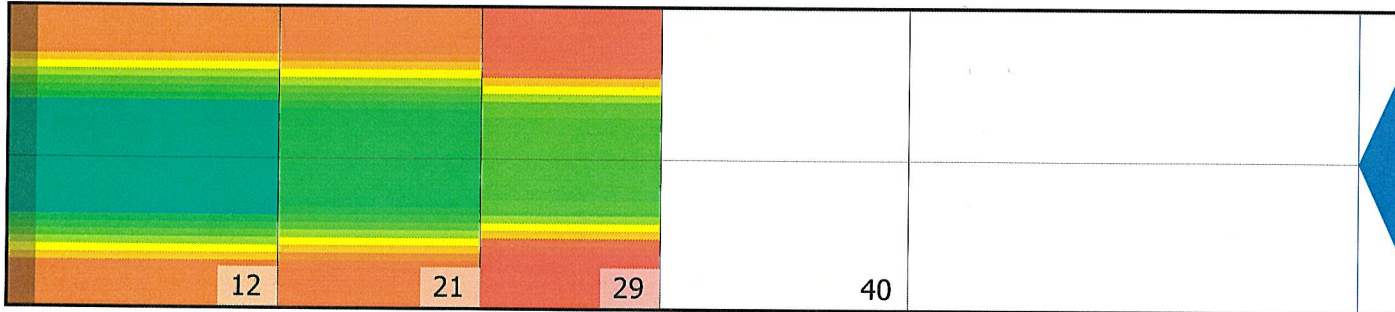

## Zone Configuration

Cleaner Transition

Mode: Clean and Condition

Speed: Max Clean

Start Cleaner Spray: 0 Feet

Start Squeegee: 0 Feet

Start Conditioning: 12 Inches

Split Pattern: No

Zone 1	Avg	Ratio	Zone 2	Avg	Ratio
Left	12.4	5.2 : 1	Left	10.0	5.0 : 1
Right	12.4	5.2 : 1	Right	10.0	5.0 : 1
Center	65.0		Center	50.0	

Zone 3	Avg	Ratio	Zone 4	Avg	Ratio
Left	4.0	8.8 : 1	Left	0.0	1.0 : 1
Right	4.0	8.8 : 1	Right	0.0	1.0 : 1
Center	35.0		Center	0.0	