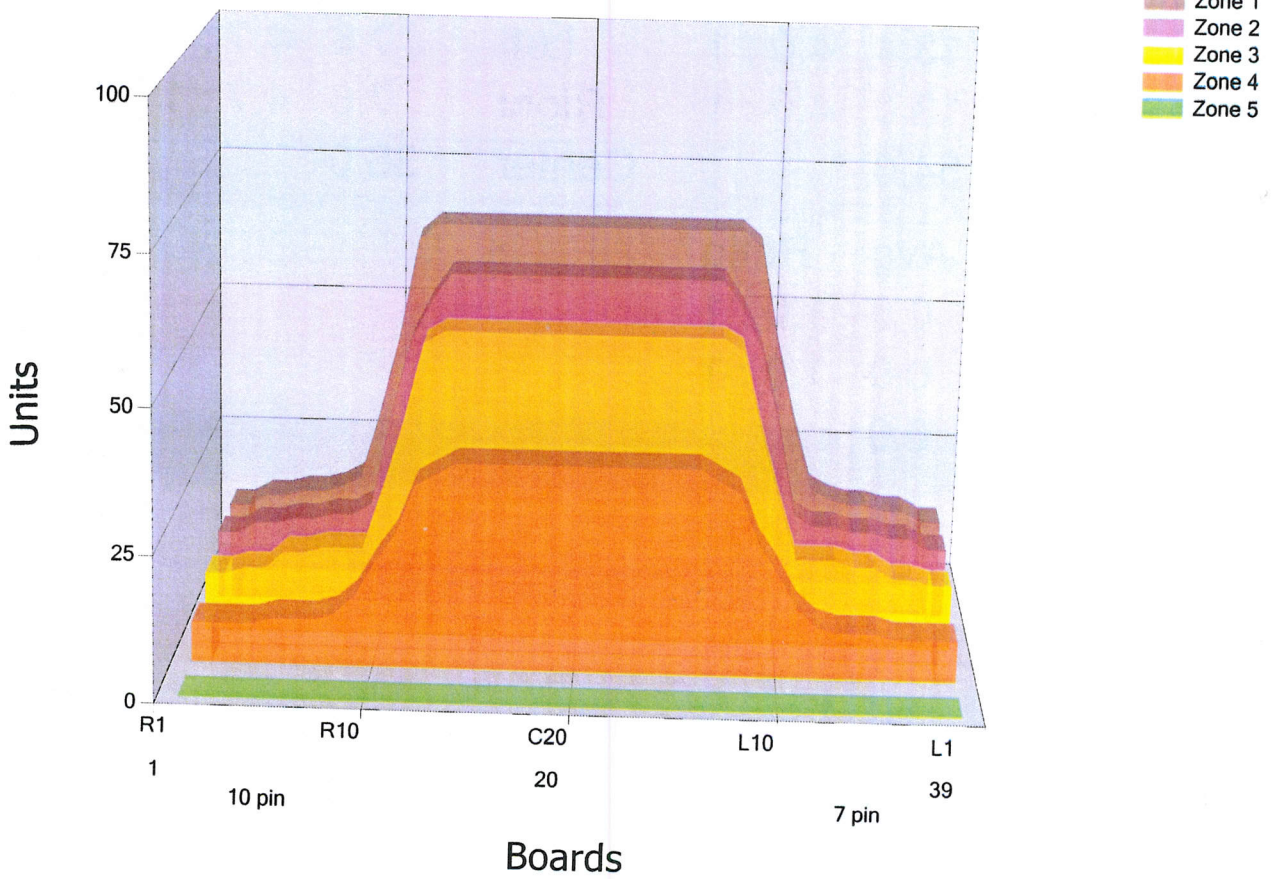

KEITAN LAPPUKISA

Zone Configuration

Cleaner Transition

Mode: Clean and Condition

Speed: Max Clean

Start Cleaner Spray: 0 Feet

Start Squeegee: 0 Feet

Start Conditioning: 6 Inches

Split Pattern: No

| Zone 1 | Avg | Ratio | Zone 2 | Avg | Ratio |
|--------|------|---------|--------|------|---------|
| Left | 14.8 | 4.4 : 1 | Left | 14.8 | 4.1 : 1 |
| Right | 14.8 | 4.4 : 1 | Right | 14.8 | 4.1 : 1 |
| Center | 65.0 | | Center | 60.0 | |

| Zone 3 | Avg | Ratio | Zone 4 | Avg | Ratio |
|--------|------|---------|--------|------|---------|
| Left | 13.4 | 4.0 : 1 | Left | 7.6 | 4.7 : 1 |
| Right | 13.0 | 4.0 : 1 | Right | 7.6 | 4.7 : 1 |
| Center | 54.0 | | Center | 36.0 | |

| Zone 5 | Avg | Ratio |
|--------|-----|---------|
| Left | 0.0 | 1.0 : 1 |
| Right | 0.0 | 1.0 : 1 |
| Center | 0.0 | |