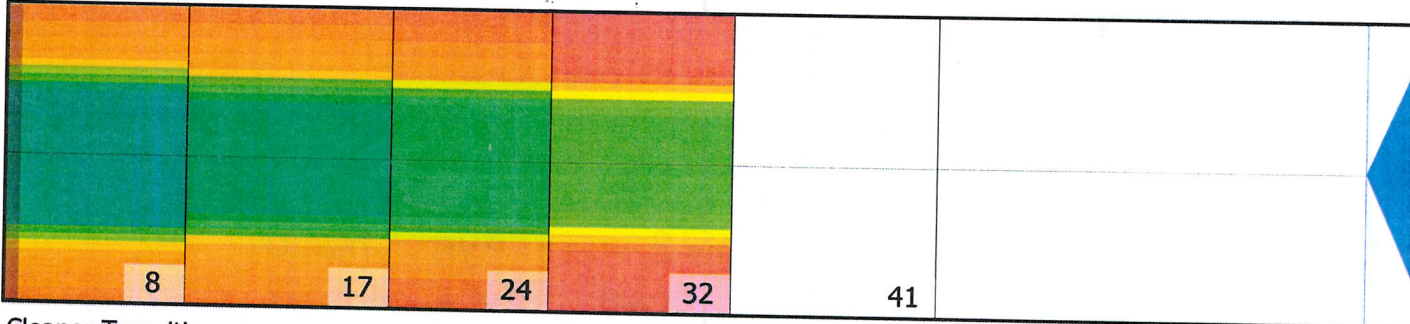

KEITAN LAPPUKISA

Zone Configuration

Cleaner Transition

Mode: Clean and Condition

Speed: Max Clean

Start Cleaner Spray: 0 Feet

Start Squeegee: 0 Feet

Start Conditioning: 6 Inches

Split Pattern: No

| Zone 1 | Avg | Ratio | Zone 2 | Avg | Ratio |
|--------|------|---------|--------|------|---------|
| Left | 14.8 | 4.4 : 1 | Left | 14.8 | 4.1 : 1 |
| Right | 14.8 | 4.4 : 1 | Right | 14.8 | 4.1 : 1 |
| Center | 65.0 | | Center | 60.0 | |

| Zone 3 | Avg | Ratio | Zone 4 | Avg | Ratio |
|--------|------|---------|--------|------|---------|
| Left | 13.4 | 4.0 : 1 | Left | 7.6 | 4.7 : 1 |
| Right | 13.0 | 4.0 : 1 | Right | 7.6 | 4.7 : 1 |
| Center | 54.0 | | Center | 36.0 | |

| Zone 5 | Avg | Ratio |
|--------|-----|---------|
| Left | 0.0 | 1.0 : 1 |
| Right | 0.0 | 1.0 : 1 |
| Center | 0.0 | |