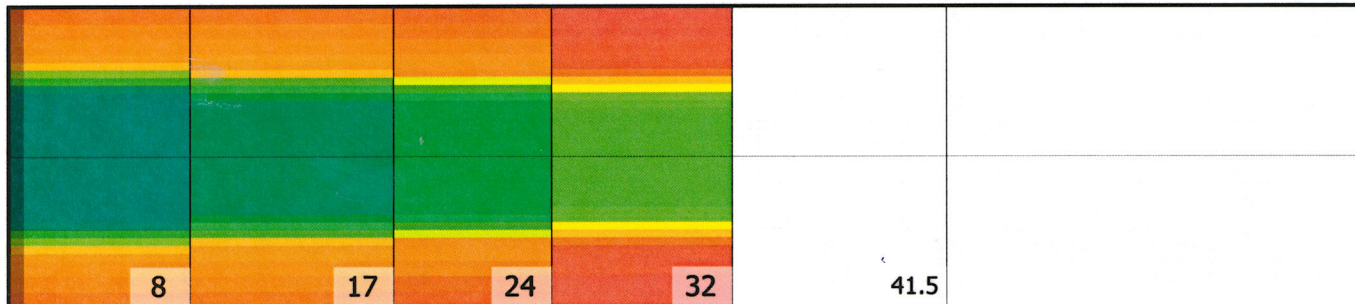

LUKKE 2015

Conditioner:

Cleaner:

Zone Configuration

Cleaner Transition