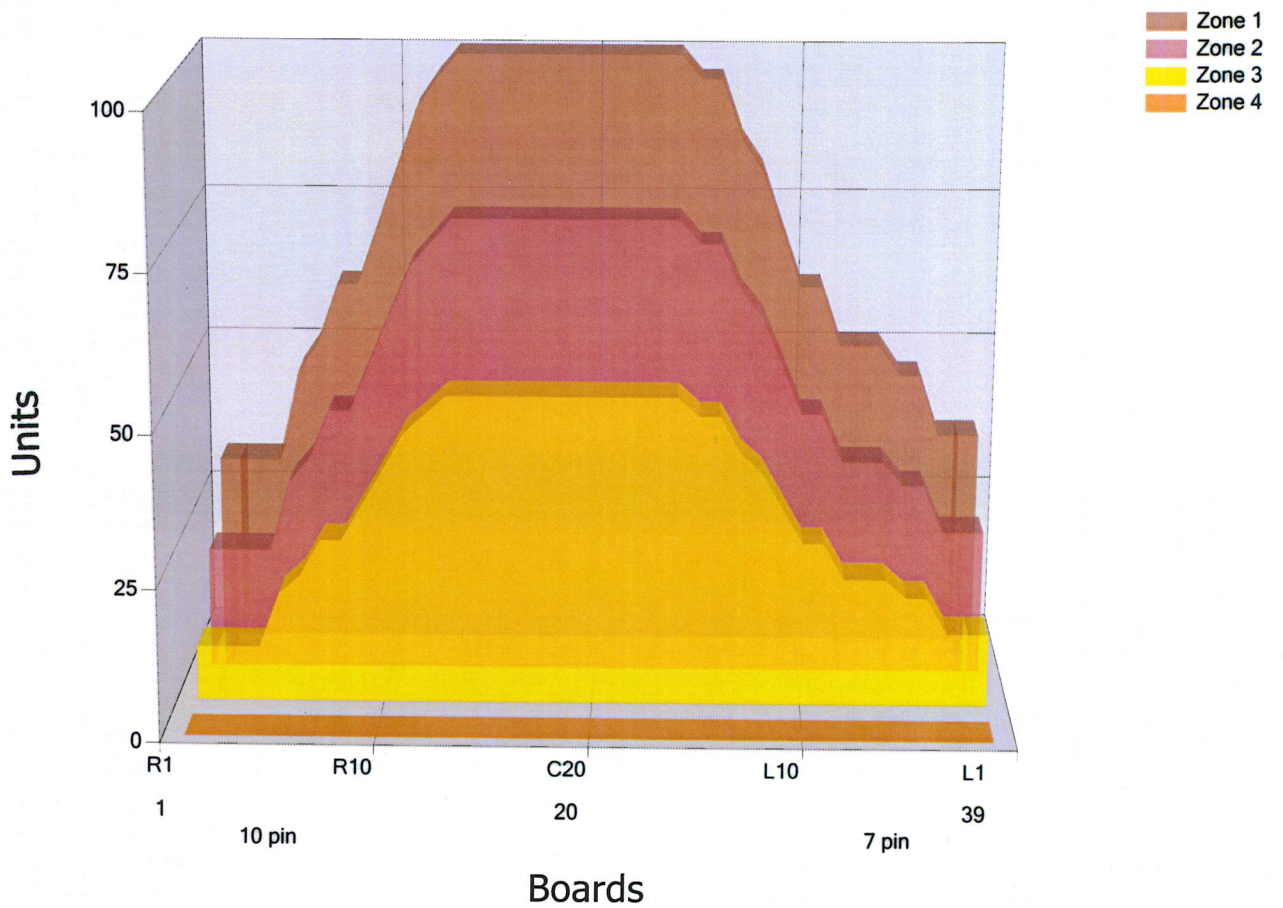

KEVÄTKISA 2018

Conditioner:

Cleaner:

Zone Configuration

Cleaner Transition

Mode: Clean and Condition

Speed: Quick Clean

Start Cleaner Spray: 0 Feet

Start Squeegee: 0 Feet

Start Conditioning: 6 Inches

Split Pattern: No

Zone 1	Avg	Ratio	Zone 2	Avg	Ratio
Left	46.0	2.2 : 1	Left	32.0	2.4 : 1
Right	44.0	2.2 : 1	Right	30.4	2.4 : 1
Center	100.0		Center	76.0	

Zone 3	Avg	Ratio	Zone 4	Avg	Ratio
Left	18.0	2.8 : 1	Left	0.0	1.0 : 1
Right	16.8	2.8 : 1	Right	0.0	1.0 : 1
Center	51.0		Center	0.0	