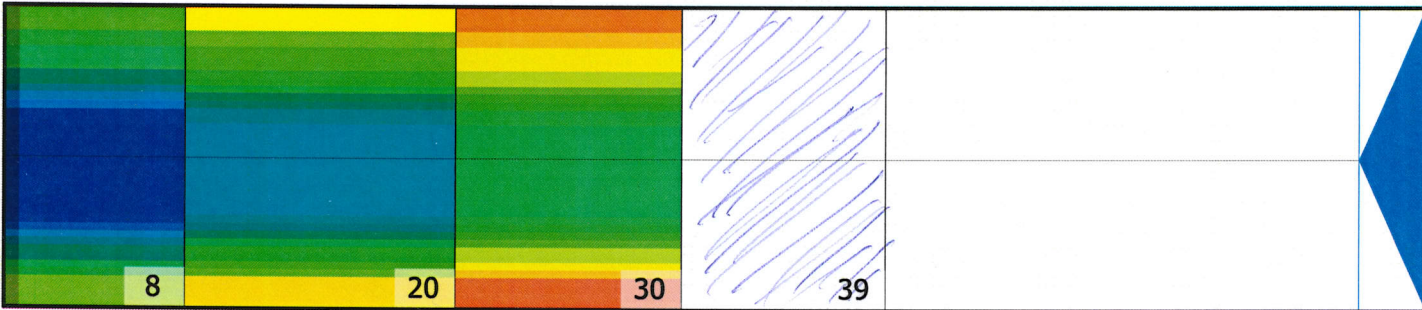

KEVÄTKISA 2018

Conditioner:

Cleaner:

Zone Configuration

Cleaner Transition

Mode: Clean and Condition

Speed: Quick Clean

Start Cleaner Spray: 0 Feet

Start Squeegee: 0 Feet

Start Conditioning: 6 Inches

Split Pattern: No

Zone 1	Avg	Ratio	Zone 2	Avg	Ratio
Left	46.0	2.2 : 1	Left	32.0	2.4 : 1
Right	44.0	2.2 : 1	Right	30.4	2.4 : 1
Center	100.0		Center	76.0	

Zone 3	Avg	Ratio	Zone 4	Avg	Ratio
Left	18.0	2.8 : 1	Left	0.0	1.0 : 1
Right	16.8	2.8 : 1	Right	0.0	1.0 : 1
Center	51.0		Center	0.0	