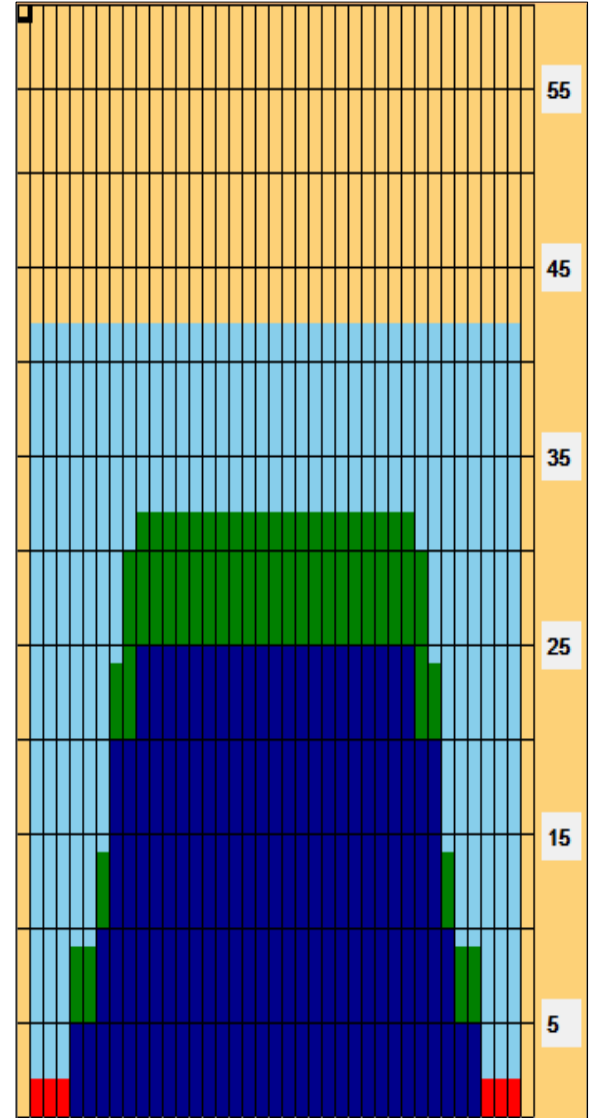

Autotalo Hartikainen Open 2021 -

Oil Pattern Distance: 42 Feet   **Reverse Brush Drop:** 40 Feet   **Oil Per Board:** 50 uL
Forward Oil Total: 15.05 mL   **Reverse Oil Total:** 12.6 mL   **Volume Oil Total:** 27.65 mL
Forward Boards Crossed: 301 Boards   **Reverse Boards Crossed:** 252 Boards   **Total Boards Crossed:** 553 Boards

Start	Stop	Loads	Speed	Crossed	Start	End	Feet	T.Oil
1	2L 2R	2	18	74	0.0	2.5	2.5	3700
2	5L 5R	1	18	31	2.5	5.0	2.5	1550
3	7L 7R	2	18	54	5.0	10.1	5.1	2700
4	8L 8R	4	18	100	10.1	20.3	10.2	5000
5	10L 10R	2	18	42	20.3	25.4	5.1	2100
6	2L 2R	0	26	0	25.4	42.0	16.6	0

Start	Stop	Loads	Speed	Crossed	Start	End	Feet	T.Oil
1	2L 2R	0	30	0	42.0	32.0	-10.0	0
2	10L 10R	1	18	21	32.0	29.5	-2.5	1050
3	9L 9R	2	18	46	29.5	24.4	-5.1	2300
4	8L 8R	4	18	100	24.4	14.2	-10.2	5000
5	7L 7R	2	18	54	14.2	9.1	-5.1	2700
6	5L 5R	1	14	31	9.1	7.2	-1.9	1550
7	2L 2R	0	10	0	7.2	0.0	-7.2	0

Conditioner:
Type In or Select One

TransferType:
Type In or Select One

- Forward
- Reverse
- Combined
- Buff