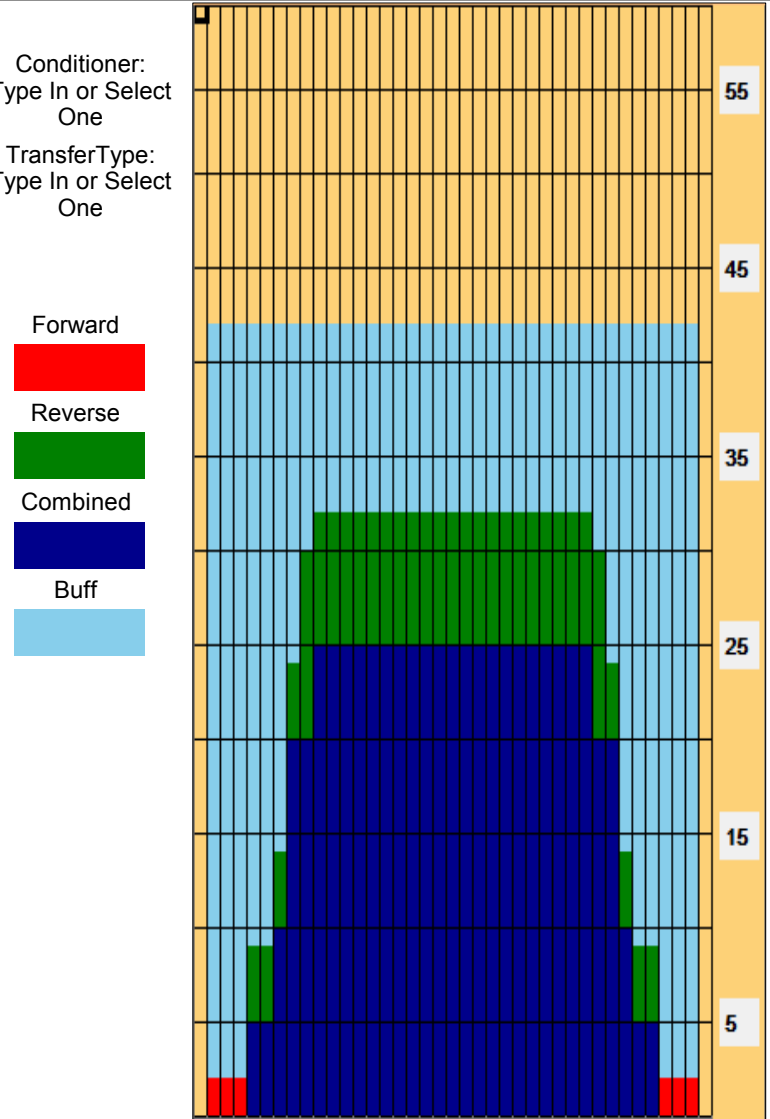

Hoitopiste Rotko Open 2020

Oil Pattern Distance: **42 Feet**
 Forward Oil Total: **15.05 mL**
 Forward Boards Crossed: **301 Boards**

Reverse Brush Drop: **40 Feet**
 Reverse Oil Total: **12.6 mL**
 Reverse Boards Crossed: **252 Boards**

Oil Per Board: **50 uL**
 Volume Oil Total: **27.65 mL**
 Total Boards Crossed: **553 Boards**

Start	Stop	Loads	Speed	Crossed	Start	End	Feet	T.Oil
1	2L 2R	2	18	74	0.0	2.5	2.5	3700
2	5L 5R	1	18	31	2.5	5.0	2.5	1550
3	7L 7R	2	18	54	5.0	10.1	5.1	2700
4	8L 8R	4	18	100	10.1	20.3	10.2	5000
5	10L 10R	2	18	42	20.3	25.4	5.1	2100
6	2L 2R	0	26	0	25.4	42.0	16.6	0

Conditioner: Type In or Select One
 TransferType: Type In or Select One

Forward
 Reverse
 More

Start	Stop	Loads	Speed	Crossed	Start	End	Feet	T.Oil
1	2L 2R	0	30	0	42.0	32.0	-10.0	0
2	10L 10R	1	18	21	32.0	29.5	-2.5	1050
3	9L 9R	2	18	46	29.5	24.4	-5.1	2300
4	8L 8R	4	18	100	24.4	14.2	-10.2	5000
5	7L 7R	2	18	54	14.2	9.1	-5.1	2700
6	5L 5R	1	14	31	9.1	7.2	-1.9	1550
7	2L 2R	0	10	0	7.2	0.0	-7.2	0

Forward
 Reverse
 More

Item	3L-7L:18L-18R	8L-12L:18L-18R	13L-17L:18L-18R	18L-18R:17R-13R	18L-18R:12R-8R	18L-18R:7R-3R
Description	Outside Track:Middle	Middle Track:Middle	Inside Track:Middle	Middle:Inside Track	Middle:Middle Track	Middle:Outside Track
Track Zone Ratio	5.25	1.08	1	1	1.08	5.25